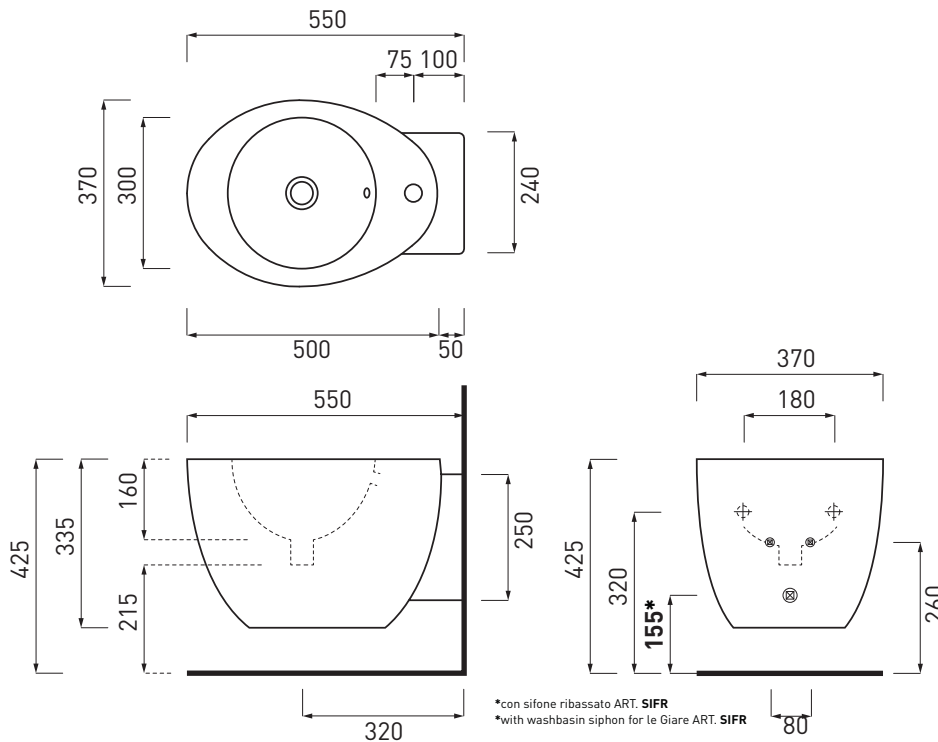

ATTENZIONE:
Le misure d'installazione possono presentare leggere differenze rispetto ai pezzi reali in considerazione delle caratteristiche del prodotto ceramico. L'azienda si riserva di cambiare schede tecniche e caratteristiche di funzionamento degli articoli in ogni momento e senza necessità di preavviso. I pesi possono subire variazioni fino al 20%.

ATTENTION:
Measure details can show some little difference respect real items, following typical characteristics of ceramics articles production. The company reserves the right to change any technical specifications/dimension and/or operating characteristics of the products at any time and without giving notice. The ceramic items weight may vary up to 20%.