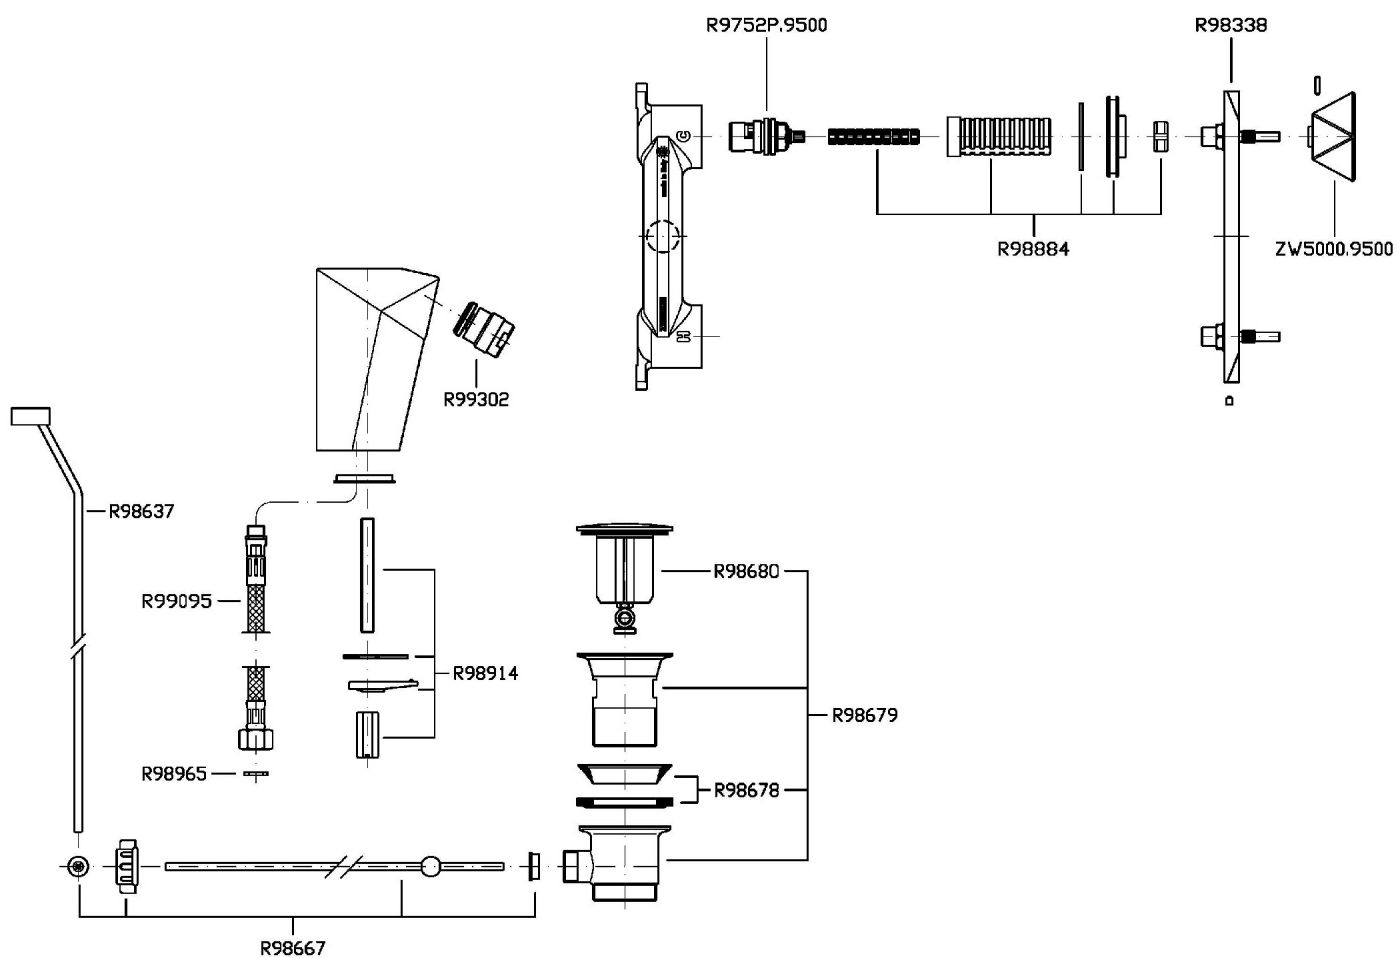

WOSH

ZW5737

Esplosi / Exploded