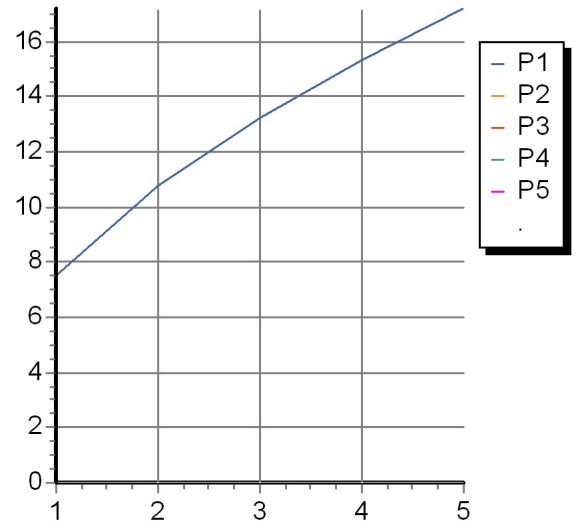

WOSH

ZW5737 Portate / Flowrates (lt/min)

PRESSIONE PRESSURE	1 BAR	2 BAR	3 BAR	4 BAR	5 BAR
<i>P1</i> BIDET BIDET	7,5	10,8	13,2	15,3	17,2
<i>P2</i>					
<i>P3</i>					
<i>P4</i>					
<i>P5</i>