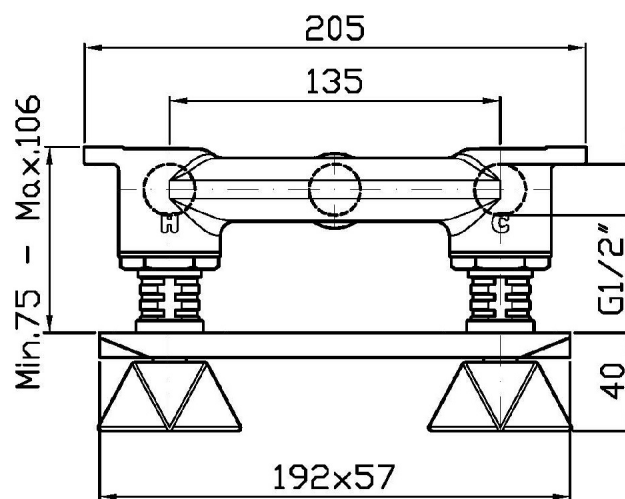

R99501

Parte incasso corpo unico, interasse 135 mm /  
Assembled built-in part, interaxe 135 mm.

## WOSH

ZW5737

Disegno Complessivo / Overall Drawing

### ZW5737 Pesì e Misure / Weights and Sizes

Peso ( Kg ) Weight ( lb )	5,8 ( Kg )	12,78668 ( lb )
Volume ( dc3 ) - ( in3 )	11,01 ( dc3 )	0,000672 ( in3 )
h ( mm ) - ( in )	90 ( mm )	3,543309 ( in )
L1 ( mm ) - ( in )	335 ( mm )	13,188935 ( in )
L2 ( mm ) - ( in )	365 ( mm )	14,3700865 ( in )