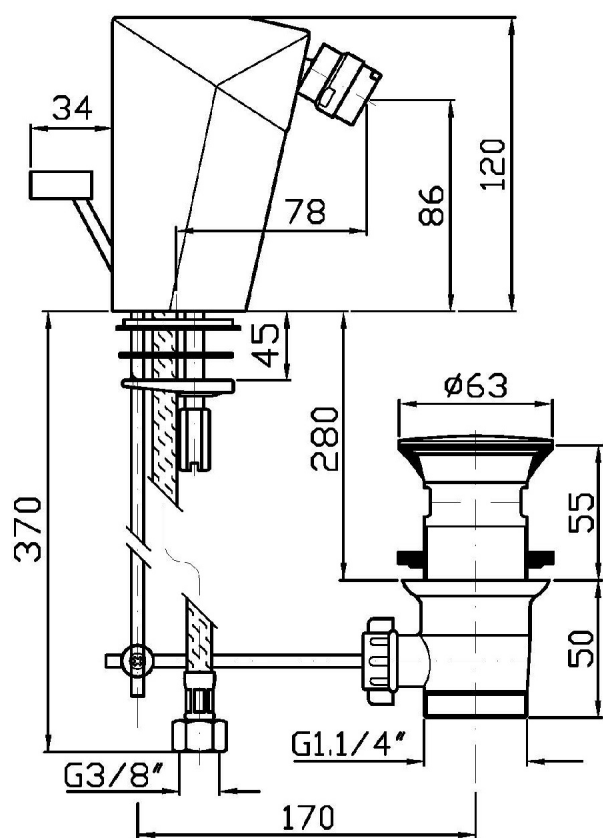

R99501

Parte incasso corpo unico, interasse 135 mm /  
Assembled built-in part, interaxe 135 mm.

## WOSH

ZW5737

Disegno Complessivo / Overall Drawing

### ZW5737 Pesì e Misure / Weights and Sizes

Peso ( Kg ) Weight ( lb )	5,8 ( Kg )	12,78668 ( lb )
Volume ( dc3 ) - ( in3 )	11,01 ( dc3 )	0,000672 ( in3 )
h ( mm ) - ( in )	90 ( mm )	3,543309 ( in )
L1 ( mm ) - ( in )	335 ( mm )	13,188935 ( in )
L2 ( mm ) - ( in )	365 ( mm )	14,3700865 ( in )