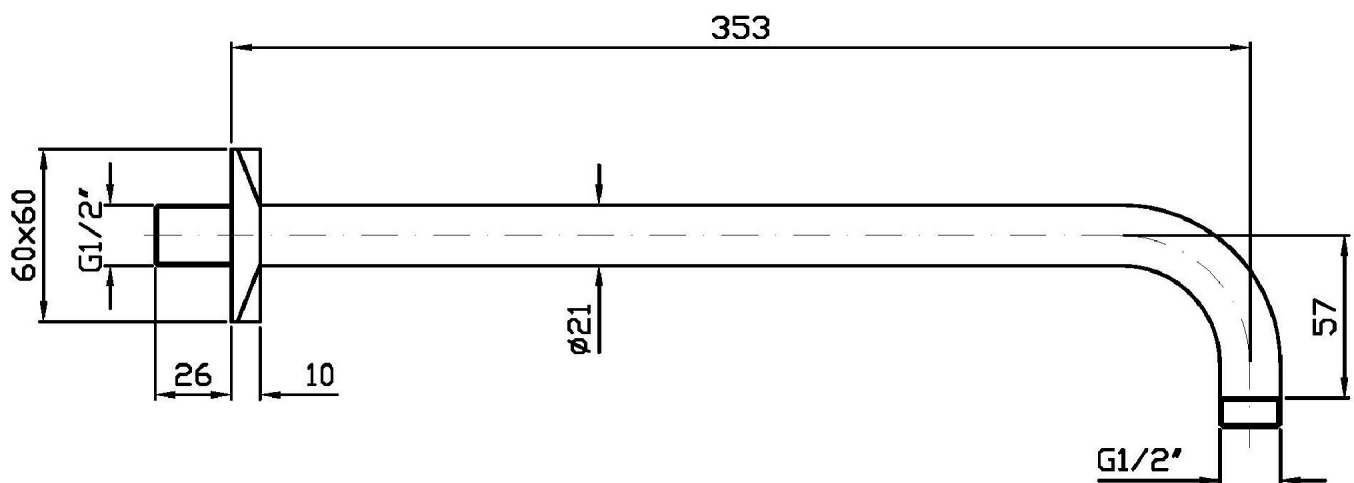

## SHOWER

Z93030

Braccio doccia a parete. / Wall mounted shower arm.

Braccio doccia a parete, lunghezza 350 mm.

Wall mounted shower arm, length 350 mm.

## SHOWER

Z93030

Disegno Complessivo / Overall Drawing

Marchio / Brand ZUCCHETTI

Classe / Class

ACCESSORI  
DOCCE

## SHOWER

Z93030

Pesi e Misure / Weights and Sizes

Peso ( Kg ) Weight ( lb )	0,74 ( Kg )	1,631404 ( lb )
Volume ( dc3 ) - ( in3 )	1,7 ( dc3 )	0,000104 ( in3 )
h ( mm ) - ( in )	30 ( mm )	1,181103 ( in )
L1 ( mm ) - ( in )	120 ( mm )	4,724412 ( in )
L2 ( mm ) - ( in )	470 ( mm )	18,503947 ( in )