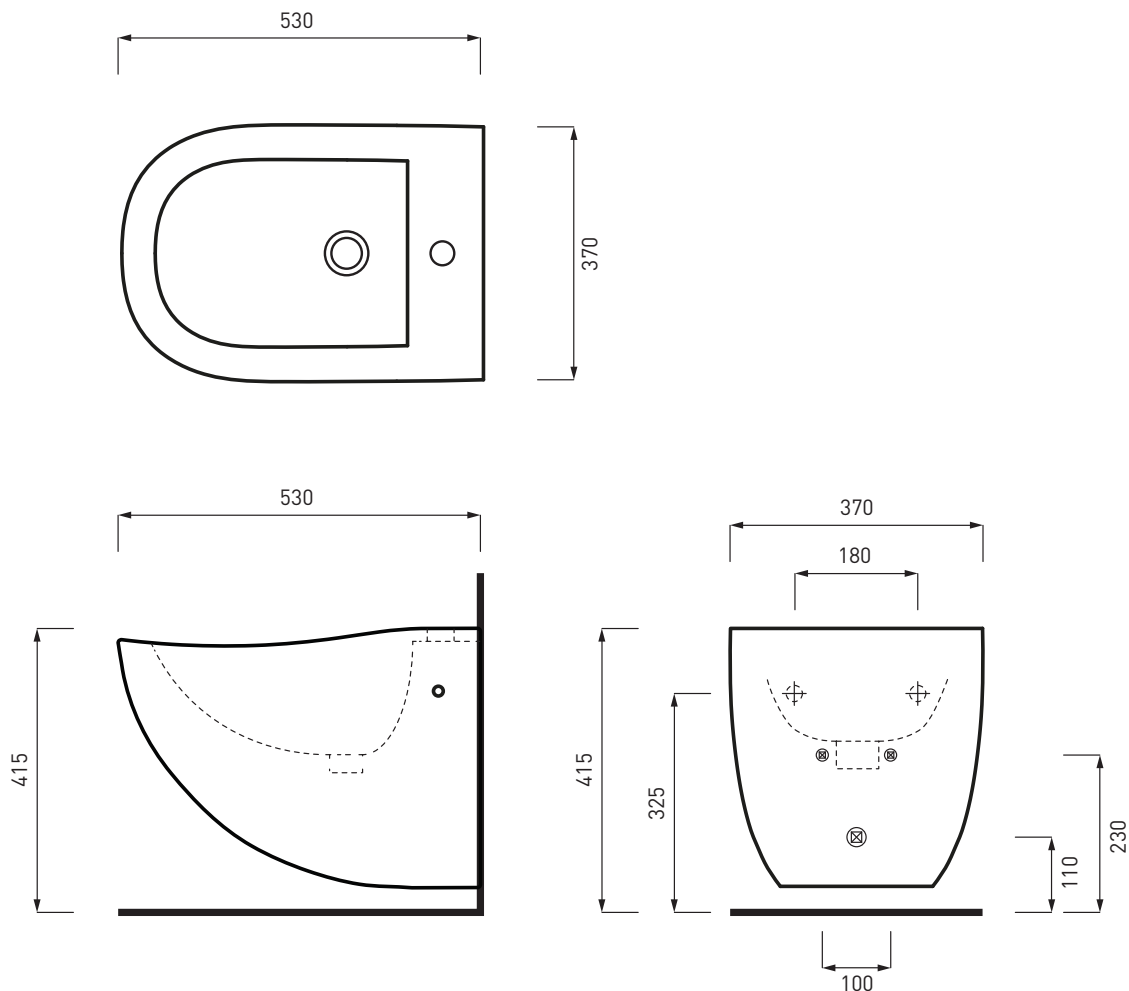

ATTENZIONE:
Le misure d'installazione possono presentare leggere differenze rispetto ai pezzi reali in considerazione delle caratteristiche del prodotto ceramico. L'azienda si riserva di cambiare schede tecniche e caratteristiche di funzionamento degli articoli in ogni momento e senza necessità di preavviso. I pesi possono subire variazioni fino al 20%.

ATTENTION:
Measure details can show some little difference respect real items, following typical characteristics of ceramics articles production. The company reserves the right to change any technical specifications/dimension and/or operating characteristics of the products at any time and without giving notice. The ceramic items weight may vary up to 20%.