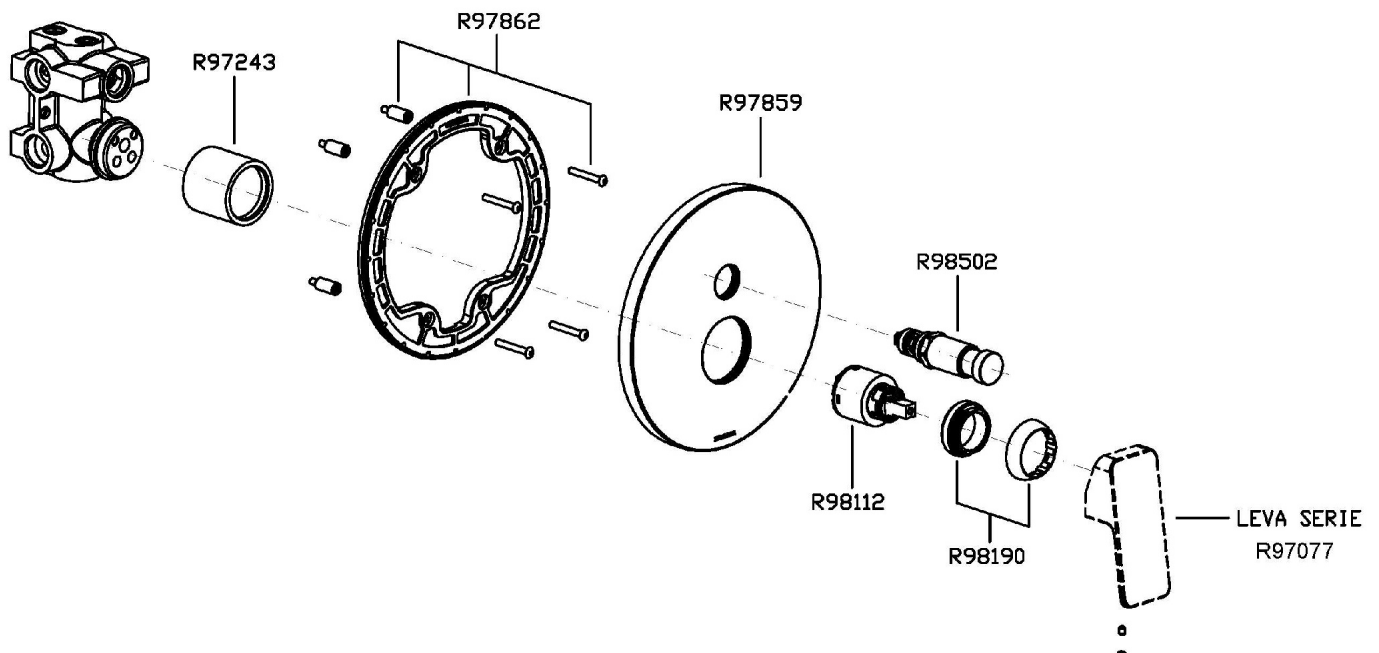

JINGLE

ZIN096

Esplosi / Exploded