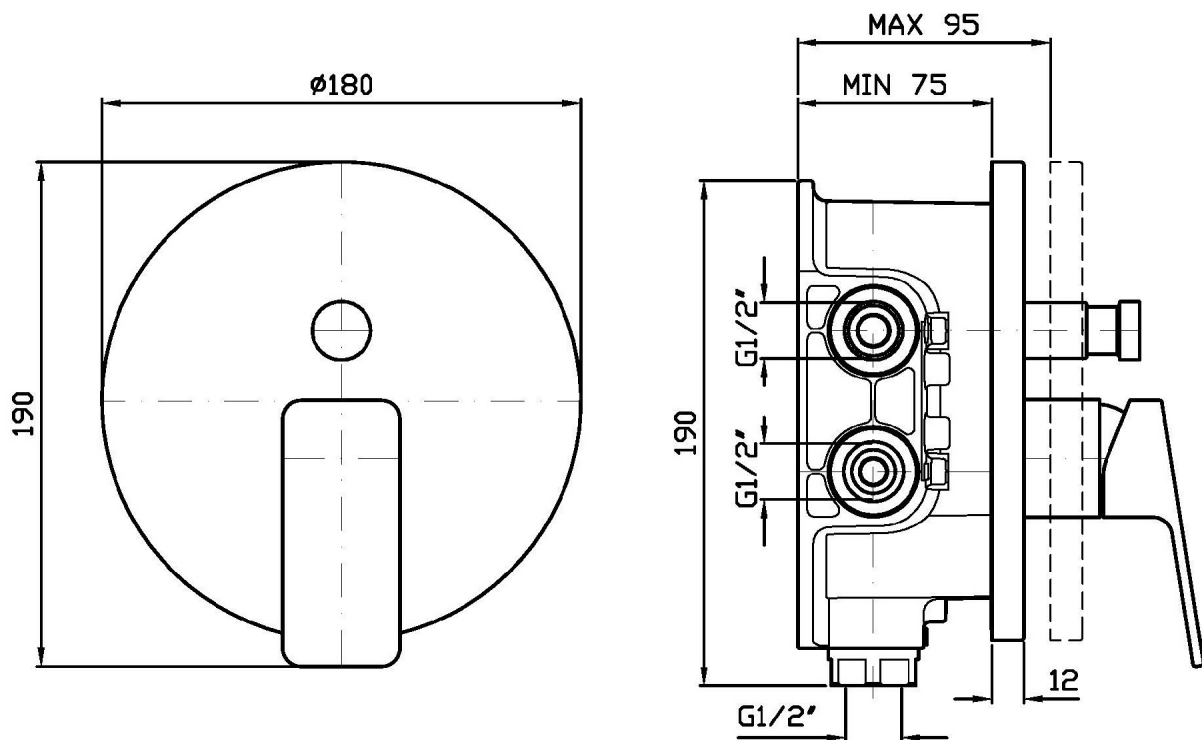

JINGLE

ZIN096

Disegno Complessivo / Overall Drawing