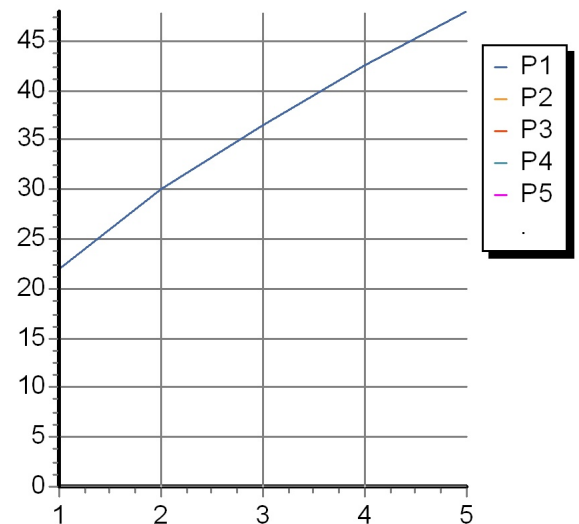

## SHOWER

Z94182 Portate / Flowrates (lt/min)

PRESSIONE PRESSURE	1 BAR	2 BAR	3 BAR	4 BAR	5 BAR
SOFFIONE SHOWER HEAD <i>P1</i>	22	30	36,5	42,5	48
<i>P2</i>					
<i>P3</i>					
<i>P4</i>					
<i>P5</i>					

## SHOWER

Z94182 Pesì e Misure / Weights and Sizes

Peso ( Kg ) Weight ( lb )	1,08 ( Kg )	2,380968 ( lb )
Volume ( dc3 ) - ( in3 )	5,34 ( dc3 )	0,000326 ( in3 )
h ( mm ) - ( in )	100 ( mm )	3,93701 ( in )
L1 ( mm ) - ( in )	227 ( mm )	8,9370127 ( in )
L2 ( mm ) - ( in )	235 ( mm )	9,2519735 ( in )