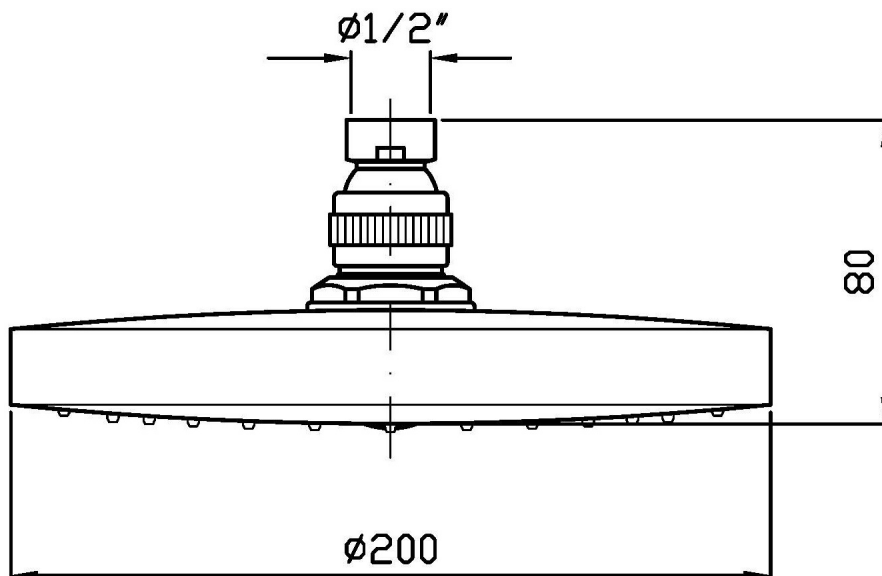

SHOWER

Z94182

Disegno Complessivo / Overall Drawing