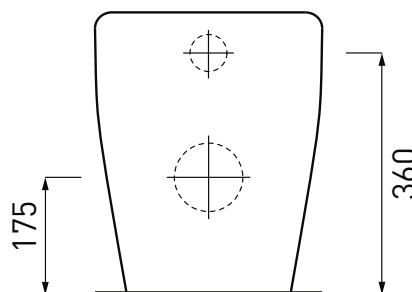

ATTENZIONE/ATTENTION:

ATTENZIONE/ATTENTION: