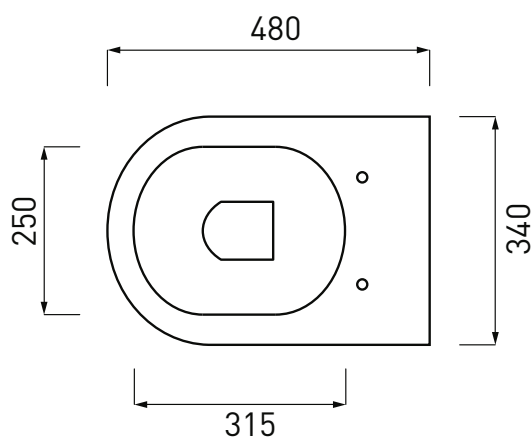

ATTENZIONE/ATTENTION:

ATTENZIONE/ATTENTION: