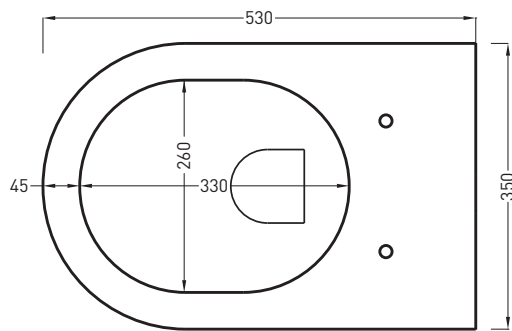

Enjoy - art. EJVS

wc sospeso
wall-hung wc

cielo
handmade in Italy

PESO NETTO/NET WEIGHT: 18,25 Kg

PCS PALLET: 18
PCS PALLET CONTAINER: 18

ACCESSORI/ACCESSORIES:

CPVEJT - coprivaso in termoindurente/
thermosetting seat-cover

CPVEJTF - coprivaso in termoindurente
frizionato/Thermosetting soft close seat-cover

CPVEJNEWF - coprivaso in termoindurente
frizionato/Thermosetting soft close seat-cover

508 - staffa di fissaggio universale per wc e
bidet sospesi/universal fixing brackets for wall-
hung wc/bidet

RPB - raccordo dritto a parete/straight pan
connector for wall trap

PAA - protezione antiurto acustica/impact and
acoustic protection panel

FINITURE

FINISHES

● Bianco/white - glossy

Le Terre di Cielo

- Talco
- Pomice
- Brina
- Basalto
- Arenaria
- Cacao
- Lavagna

NOTE/NOTES

Il wc è certificato con scarico a 4/6 Lt
The toilet is certified for a 4/6 Lt flush.

Maggio 2018

ATTENZIONE/ATTENTION:

Measure details can show some little difference respect real items, following typical characteristics of ceramics articles production. The company reserves the right to change any technical specifications/dimension and/or operating characteristics of the products at any time and without giving notice. The ceramic items weight may vary up to 20%.

ATTENZIONE/ATTENTION: