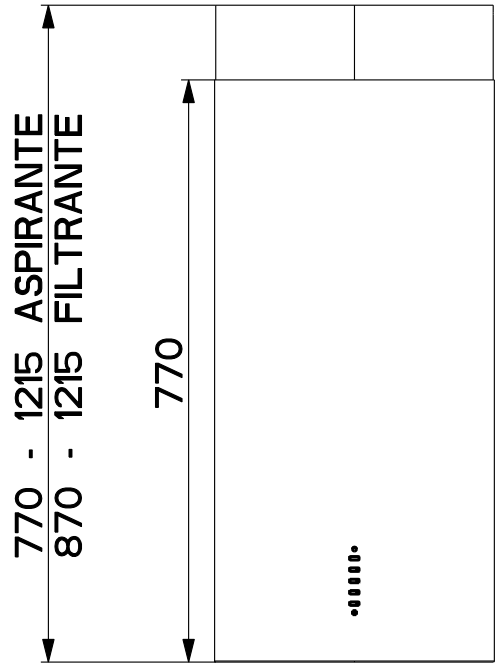

Created by **Latini, Francesco**

Denomination
DIMENSIONAL DRAWING MICRO LED

Lang **EN**  Sheet **1/2**

Modif.by **Latini, Francesco**

Approved by **Damiani, Cristiano**

Approval date **24-Jan-2017**

Doc. status **Released**

Drawing N.
A82_852

Rev
01

VISTA FRONTALE

VISTA POSTERIORE

Created by Latini, Francesco	
Denomination DIMENSIONAL DRAWING MICRO LED	
Lang EN	Sheet 2/2
Modif.by Latini, Francesco	
Approved by Damiani, Cristiano	
Approval date 24-Jan-2017	
Doc. status Released	
Drawing N. A82_852	Rev 01