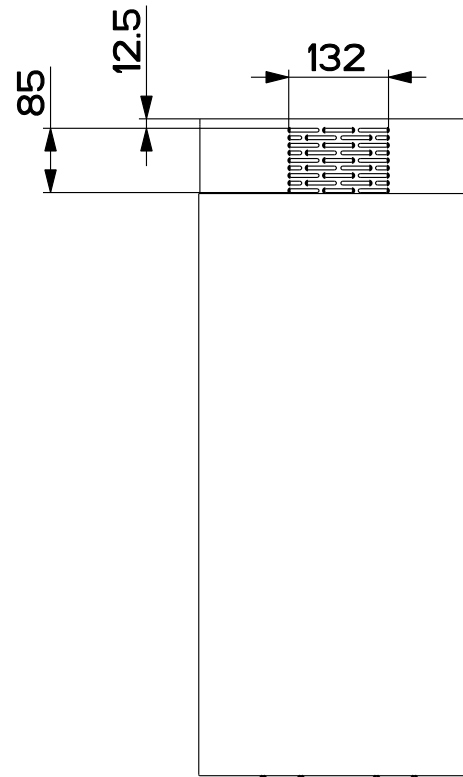

Created by **Latini, Francesco**

Denomination
DIMENSIONAL DRAWING MICRO LED

Lang **EN**  Sheet **1/2**

Modif.by **Latini, Francesco**

Approved by **Damiani, Cristiano**

Approval date **24-Jan-2017**

Doc. status **Released**

Drawing N.
A82_852

Rev
01

VISTA FRONTALE

VISTA POSTERIORE

Created by Latini, Francesco	
Denomination DIMENSIONAL DRAWING MICRO LED	
Lang EN	Sheet 2/2
Modif.by Latini, Francesco	
Approved by Damiani, Cristiano	
Approval date 24-Jan-2017	
Doc. status Released	
Drawing N. A82_852	Rev 01