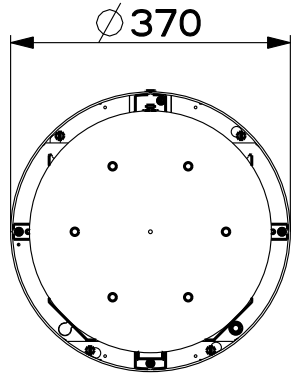

Created by **Latini, Francesco**

Denomination
DIMENSIONAL DRAWING MICRO LED

Lang **EN**  Sheet **1/2**

Modif.by **Latini, Francesco**

Approved by **Damiani, Cristiano**

Approval date **24-Jan-2017**

Doc. status **Released**

Drawing N.
A82_852

Rev
01

VISTA FRONTALE

VISTA POSTERIORE

Created by Latini, Francesco	
Denomination DIMENSIONAL DRAWING MICRO LED	
Lang EN	Sheet 2/2
Modif.by Latini, Francesco	
Approved by Damiani, Cristiano	
Approval date 24-Jan-2017	
Doc. status Released	
Drawing N. A82_852	Rev 01