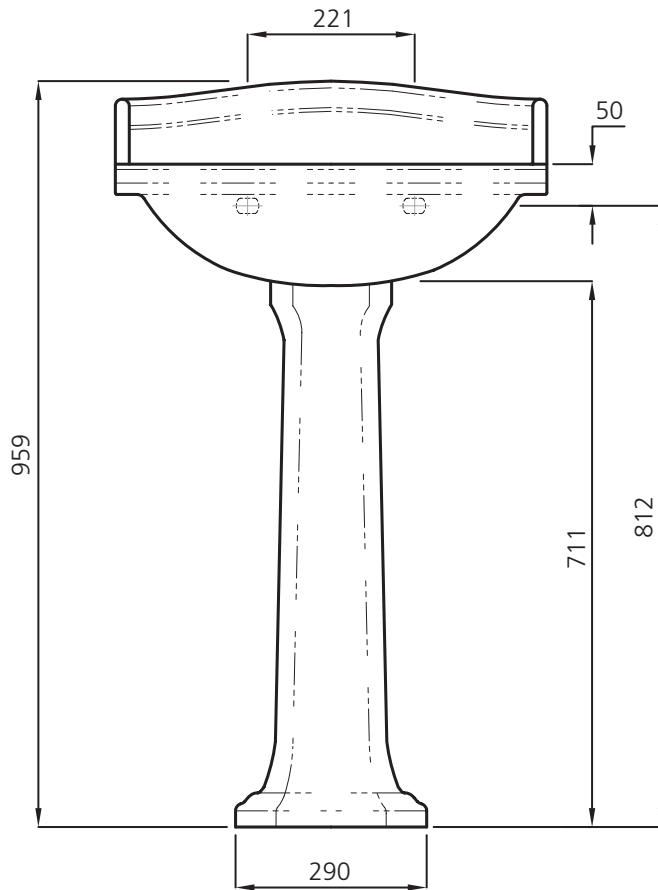

LEFROY BROOKS

IBROC HOUSE ESSEX ROAD
HODDESDON HERTS EN11 OQS UK
T: +44 (0)1992 708 316 F: +44 (0)1992 708 317

LB 7503 WH / LB 7504 WH

LISSA DOON BASIN 62CM

DIMENSIONAL DATA SHEET

DATE: 10. MAY 2016

No: 000545

COPYRIGHT © LBP LTD. ALL RIGHTS RESERVED

DIMENSIONS IN MILLIMETRES

ALL DIMENSIONS ARE APPROXIMATE AND ARE SUBJECT TO NORMAL CERAMIC VARIATION.

WHILST EVERY EFFORT IS MADE TO ENSURE THE ACCURACY OF THESE DATA SHEETS THEY ARE SUBJECT TO CHANGE WITHOUT NOTICE AS PART OF THE COMPANY'S PRODUCT DEVELOPMENT PROCESS