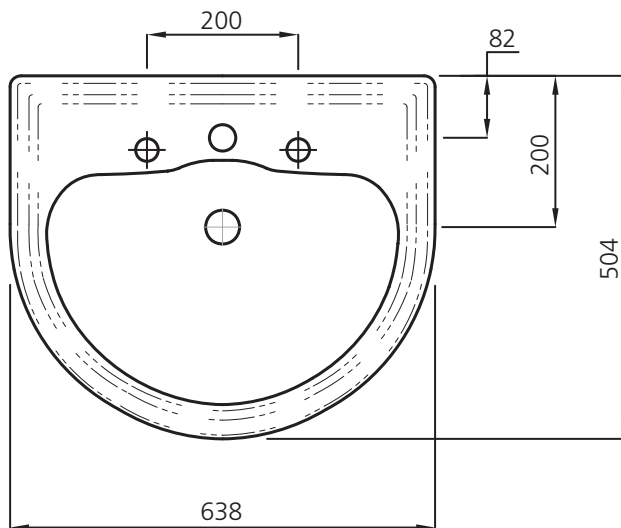

LEFROY BROOKS

IBROC HOUSE ESSEX ROAD
HODDESDON HERTS EN11 OQS UK
T: +44 (0)1992 708 316 F: +44 (0)1992 708 317

LB 7503 WH / LB 7504 WH

LISSA DOON BASIN 62CM

DIMENSIONAL DATA SHEET

DATE: 10. MAY 2016

No: 000545

COPYRIGHT © LBP LTD. ALL RIGHTS RESERVED

DIMENSIONS IN MILLIMETRES

ALL DIMENSIONS ARE APPROXIMATE AND ARE SUBJECT TO NORMAL CERAMIC VARIATION.

WHILST EVERY EFFORT IS MADE TO ENSURE THE ACCURACY OF THESE DATA SHEETS THEY ARE SUBJECT TO CHANGE WITHOUT NOTICE AS PART OF THE COMPANY'S PRODUCT DEVELOPMENT PROCESS