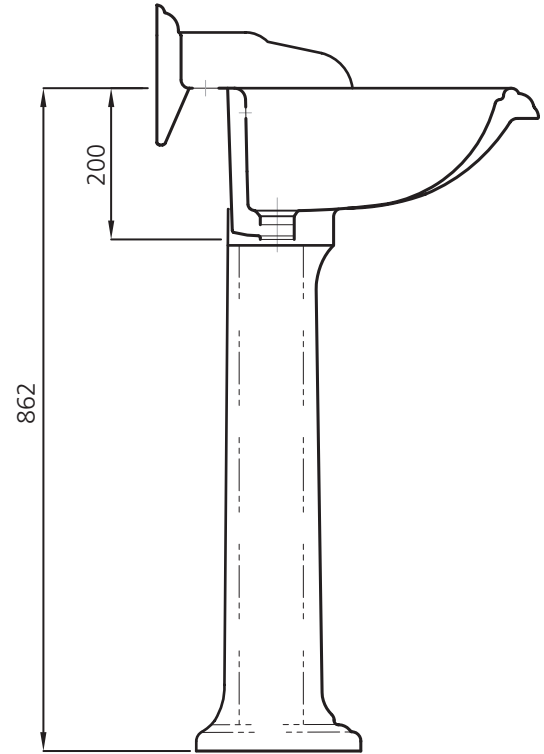

LEFROY BROOKS

IBROC HOUSE ESSEX ROAD
HODDESDON HERTS EN11 OQS UK
T: +44 (0)1992 708 316 F: +44 (0)1992 708 317

LB 7503 WH / LB 7504 WH

LISSA DOON BASIN 62CM

DIMENSIONAL DATA SHEET

DATE: 10. MAY 2016

No: 000545

COPYRIGHT © LBP LTD. ALL RIGHTS RESERVED

DIMENSIONS IN MILLIMETRES

ALL DIMENSIONS ARE APPROXIMATE AND ARE SUBJECT TO NORMAL CERAMIC VARIATION.

WHILST EVERY EFFORT IS MADE TO ENSURE THE ACCURACY OF THESE DATA SHEETS THEY ARE SUBJECT TO CHANGE WITHOUT NOTICE AS PART OF THE COMPANY'S PRODUCT DEVELOPMENT PROCESS