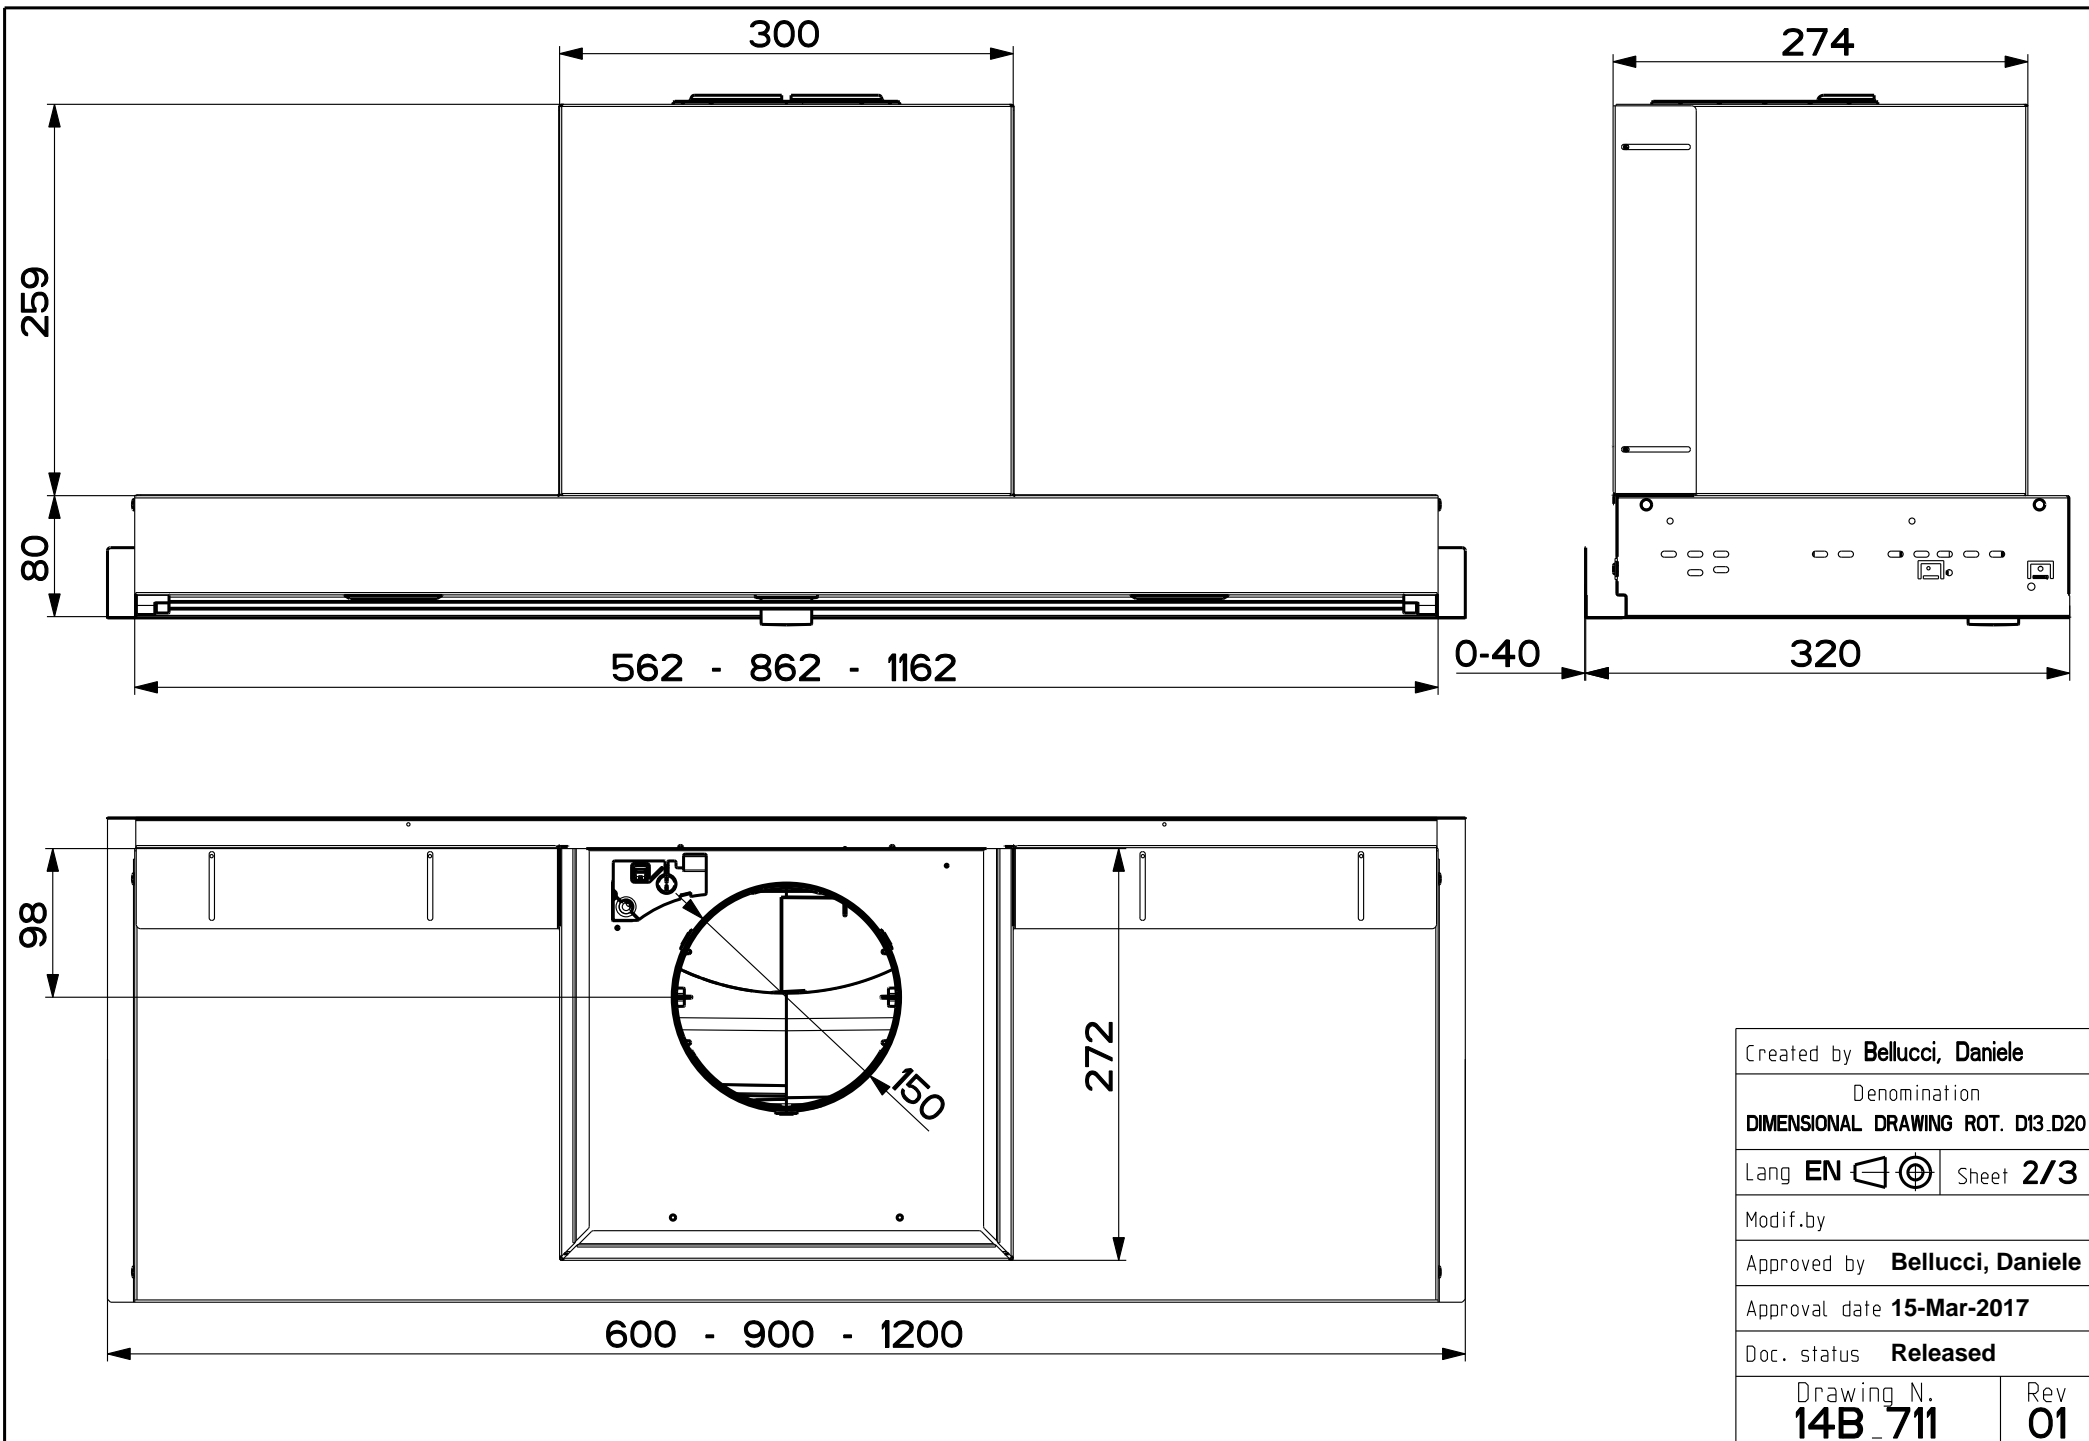

Created by **Bellucci, Daniele**

Denomination
DIMENSIONAL DRAWING ROT. D13.D20

Lang **EN**  Sheet **1/3**

Modif.by **Perelli, Francesco**

Approved by **Bellucci, Daniele**

Approval date **15-Mar-2017**

Doc. status **Released**

Drawing N.
14B_711

Rev
01

Created by Bellucci, Daniele	
Denomination DIMENSIONAL DRAWING ROT. D13.D20	
Lang EN 	Sheet 2/3
Modif.by	
Approved by Bellucci, Daniele	
Approval date 15-Mar-2017	
Doc. status Released	
Drawing N. 14B_711	Rev 01