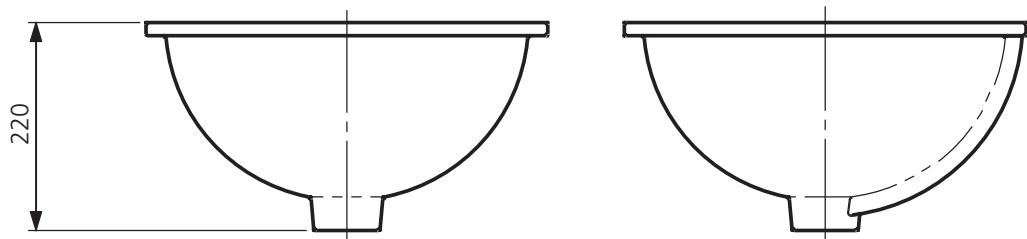

LEFROY BROOKS

IBROC HOUSE ESSEX ROAD
HODDESDON HERTS EN11 0QS UK
T: +44 (0)1992 708 316 F: +44 (0)1992 708 317

LB 7230 WH

ROUND UNDER COUNTER BASIN

DIMENSIONAL DATA SHEET

DATE: 11. MAY 2016

No:

COPYRIGHT © LBP LTD. ALL RIGHTS RESERVED

DIMENSIONS IN MILLIMETRES

ALL DIMENSIONS ARE APPROXIMATE AND ARE SUBJECT TO NORMAL CERAMIC VARIATION.

WHILST EVERY EFFORT IS MADE TO ENSURE THE ACCURACY OF THESE DATA SHEETS THEY ARE SUBJECT TO CHANGE WITHOUT NOTICE AS PART OF THE COMPANY'S PRODUCT DEVELOPMENT PROCESS