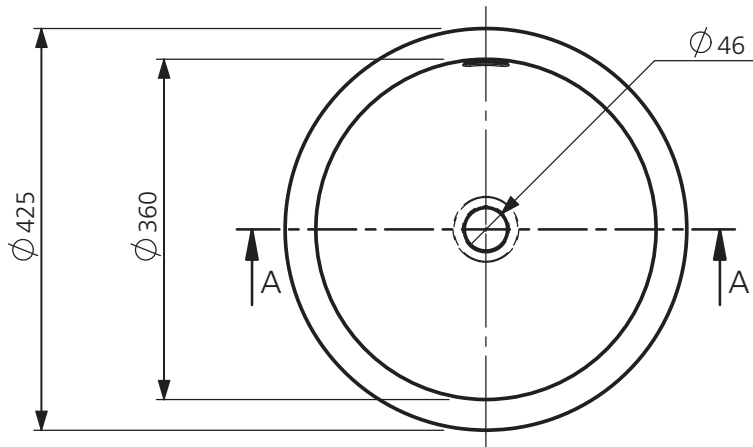

LEFROY BROOKS

IBROC HOUSE ESSEX ROAD
HODDESDON HERTS EN11 0QS UK
T: +44 (0)1992 708 316 F: +44 (0)1992 708 317

LB 7230 WH

ROUND UNDER COUNTER BASIN

DIMENSIONAL DATA SHEET

DATE: 11. MAY 2016

No:

COPYRIGHT © LBP LTD. ALL RIGHTS RESERVED

DIMENSIONS IN MILLIMETRES

ALL DIMENSIONS ARE APPROXIMATE AND ARE SUBJECT TO NORMAL CERAMIC VARIATION.

WHILST EVERY EFFORT IS MADE TO ENSURE THE ACCURACY OF THESE DATA SHEETS THEY ARE SUBJECT TO CHANGE WITHOUT NOTICE AS PART OF THE COMPANY'S PRODUCT DEVELOPMENT PROCESS