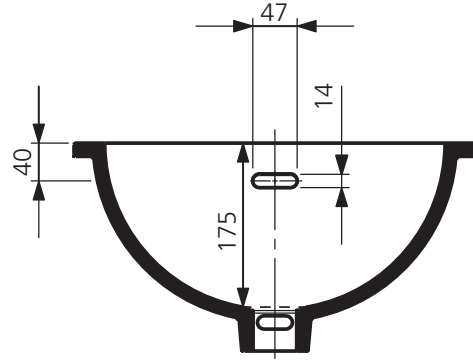

LEFROY BROOKS

IBROC HOUSE ESSEX ROAD
HODDESDON HERTS EN11 0QS UK
T: +44 (0)1992 708 316 F: +44 (0)1992 708 317

LB 7230 WH

ROUND UNDER COUNTER BASIN

DIMENSIONAL DATA SHEET

DATE: 11. MAY 2016

No:

COPYRIGHT © LBP LTD. ALL RIGHTS RESERVED

DIMENSIONS IN MILLIMETRES

ALL DIMENSIONS ARE APPROXIMATE AND ARE SUBJECT TO NORMAL CERAMIC VARIATION.

WHILST EVERY EFFORT IS MADE TO ENSURE THE ACCURACY OF THESE DATA SHEETS THEY ARE SUBJECT TO CHANGE WITHOUT NOTICE AS PART OF THE COMPANY'S PRODUCT DEVELOPMENT PROCESS