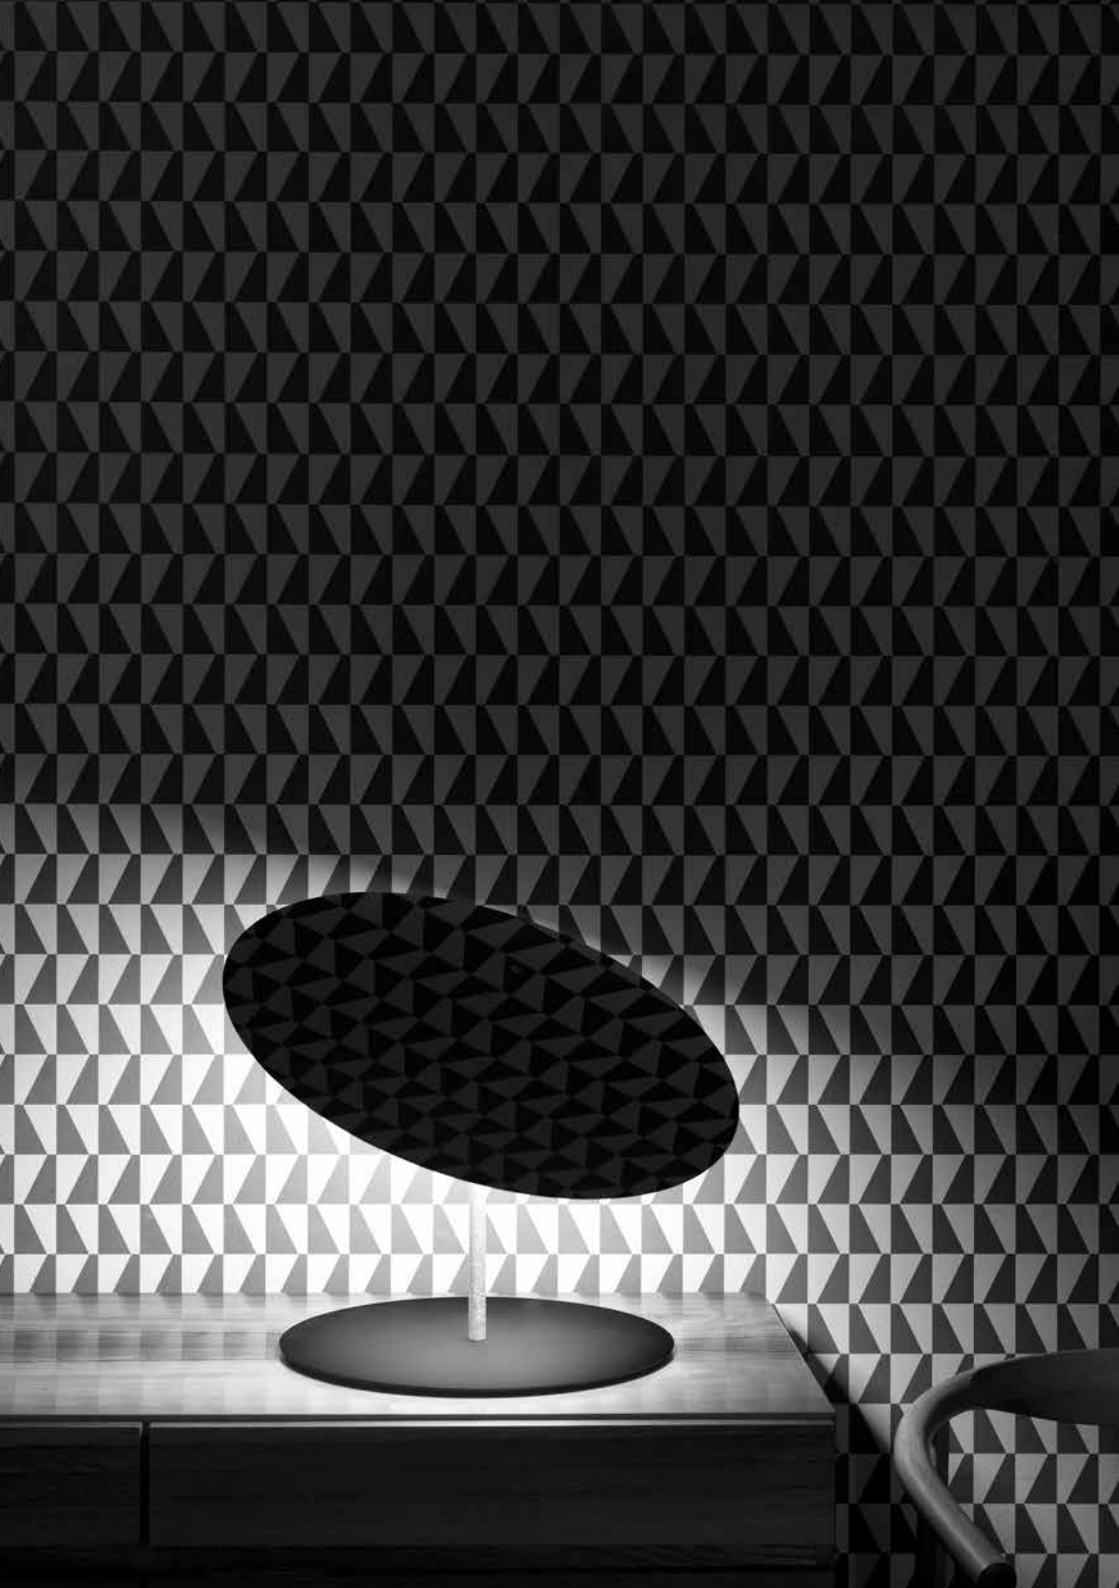

DESIGN DAVIDE GROPPI - 2018
LAMPADA DA TAVOLO - METACRILATO - METALLO - OTTONE
TABLE LAMP - METHACRYLATE - METAL - BRASS
ENERGY CLASS: A+

CALVINO

CE  IP 20

| | | |
|--------|----------|--|
| 194800 | STANDARD | 24 V DC - 18 W LED - 3000K - 1800 lm STELO IN OTTONE - RIFLETTORE IN INOX A SPECCHIO - CAVO NERO - BASE NERA ORIENTABILE - DIMMER DRIVER LED INCLUSO INPUT 100-240 V - 50/60 Hz BRASS STEM - MIRROR INOX REFLECTOR - BLACK CABLE - BLACK BASE ADJUSTABLE - DIMMER INCLUDES LED DRIVER INPUT 100-240 V - 50/60 Hz |
| | | |
| | | |
| | | |
| | | |