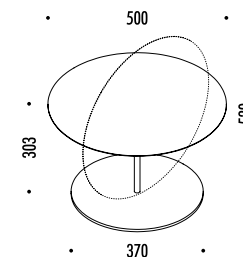

DESIGN DAVIDE GROPPI - 2018
LAMPADA DA TAVOLO - METACRILATO - METALLO - OTTONE
TABLE LAMP - METHACRYLATE - METAL - BRASS
ENERGY CLASS: A+

CALVINO

CE  IP 20

| | | |
|--------|----------|--|
| 194800 | STANDARD | 24 V DC - 18 W LED - 3000K - 1800 lm STELO IN OTTONE - RIFLETTORE IN INOX A SPECCHIO - CAVO NERO - BASE NERA ORIENTABILE - DIMMER DRIVER LED INCLUSO INPUT 100-240 V - 50/60 Hz BRASS STEM - MIRROR INOX REFLECTOR - BLACK CABLE - BLACK BASE ADJUSTABLE - DIMMER INCLUDES LED DRIVER INPUT 100-240 V - 50/60 Hz |
| | | |
| | | |
| | | |
| | | |