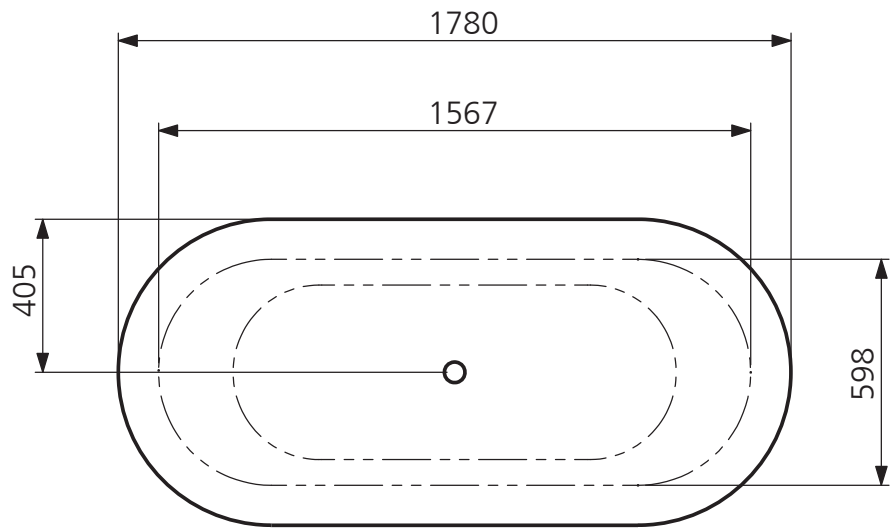

**LEFROY BROOKS**

IBROC HOUSE ESSEX ROAD  
HODDESDON HERTS EN11 0QS UK  
T: +44 (0)1992 708 316 F: +44 (0)1992 708 317

XO 7000

ZEN BATH

DIMENSIONAL DATA SHEET

DATE: 4. MAY 2016

No: 30 048 7000

COPYRIGHT © LBP LTD. ALL RIGHTS RESERVED

DIMENSIONS IN MILLIMETRES

WHILST EVERY EFFORT IS MADE TO ENSURE THE ACCURACY OF THESE DATA SHEETS THEY ARE SUBJECT TO CHANGE WITHOUT NOTICE AS PART OF THE COMPANY'S PRODUCT DEVELOPMENT PROCESS