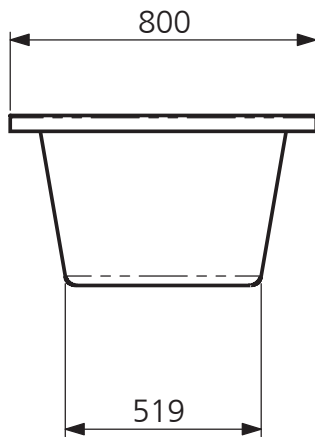

**LEFROY BROOKS**

IBROC HOUSE ESSEX ROAD  
HODDESDON HERTS EN11 0QS UK  
T: +44 (0)1992 708 316 F: +44 (0)1992 708 317

XO 7000

ZEN BATH

DIMENSIONAL DATA SHEET

DATE: 4. MAY 2016

No: 30 048 7000

COPYRIGHT © LBP LTD. ALL RIGHTS RESERVED

DIMENSIONS IN MILLIMETRES

WHILST EVERY EFFORT IS MADE TO ENSURE THE ACCURACY OF THESE DATA SHEETS THEY ARE SUBJECT TO CHANGE WITHOUT NOTICE AS PART OF THE COMPANY'S PRODUCT DEVELOPMENT PROCESS