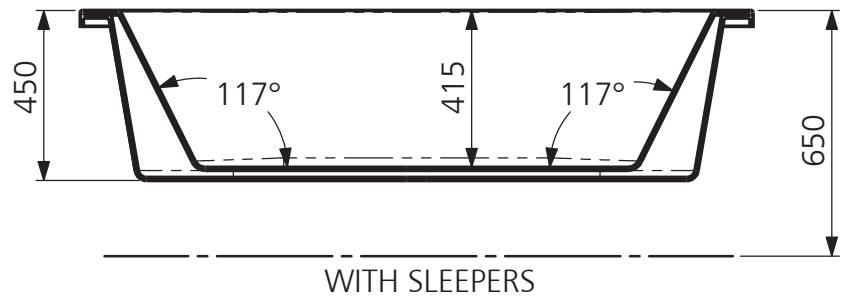

**LEFROY BROOKS**

IBROC HOUSE ESSEX ROAD  
HODDESDON HERTS EN11 0QS UK  
T: +44 (0)1992 708 316 F: +44 (0)1992 708 317

XO 7000

ZEN BATH

DIMENSIONAL DATA SHEET

DATE: 4. MAY 2016

No: 30 048 7000

COPYRIGHT © LBP LTD. ALL RIGHTS RESERVED

DIMENSIONS IN MILLIMETRES

WHILST EVERY EFFORT IS MADE TO ENSURE THE ACCURACY OF THESE DATA SHEETS THEY ARE SUBJECT TO CHANGE WITHOUT NOTICE AS PART OF THE COMPANY'S PRODUCT DEVELOPMENT PROCESS