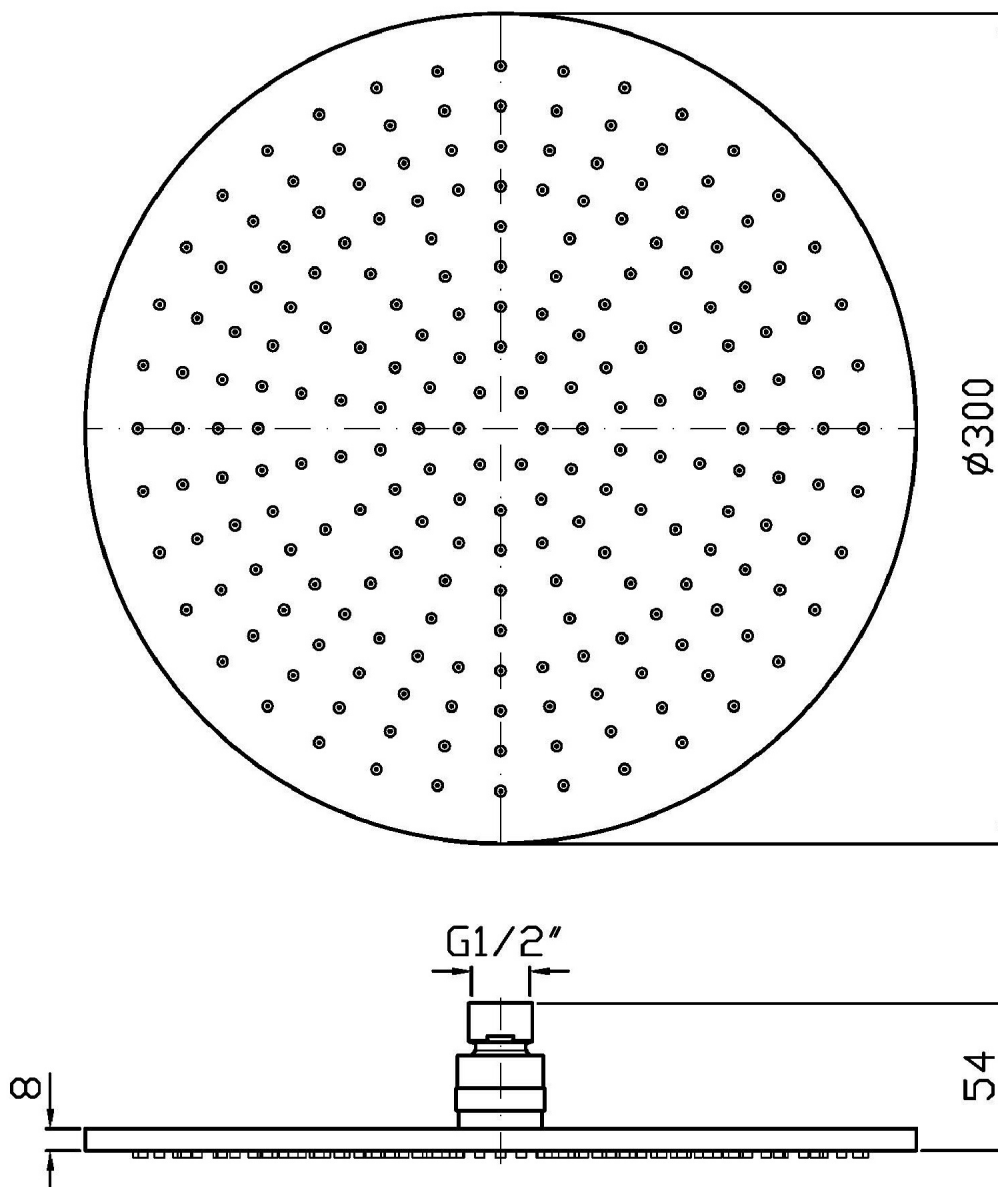

Marchio / Brand ZUCCHETTI

Classe / Class ACCESSORI
DOCCE

SHOWER

Z94266

Soffione a getto fisso, Ø 300 mm. / Ø 300 mm shower head.

Soffione Ø 300 mm in ottone, a getto fisso con sistema anticalcare.
Spessore 8 mm. Ispezionabile

Ø 300 mm brass shower head, with anti-limescale system.
8 mm thickness. Inspectionable.

Finiture / Finishes

	 C3	 C8	 C40	 C41	 C50	 C51
Cromo / Crhome	Nickel Spazzolato / Brushed Nickel	Nickel Lucido / Polished Nickel	Gold / Gold	Brushed Gold / Brushed Gold	Metal Black / Metal Black	Brushed Metal Black / Brushed Metal Black
 P70	 W1	 N1	 N7			
PVD Oro Rosa / PVD Rose Gold	Bianco Opaco Goffrato / Embossed Matt White	Nero Opaco Goffrato / Embossed Matt Black	Nero Soft Touch / Soft Touch Black			

SHOWER

Z94266

Disegno Complessivo / Overall Drawing

SHOWER

Z94266 Portate / Flowrates (lt/min)

PRESSIONE PRESSURE	1 BAR	2 BAR	3 BAR	4 BAR	5 BAR
SOFFIONE SHOWER HEAD <i>P1</i>	8	9	9	9	9
<i>P2</i>					
<i>P3</i>					
<i>P4</i>					
<i>P5</i>					

SHOWER

Z94266 Pesì e Misure / Weights and Sizes

Peso (Kg) Weight (lb)	2 (Kg)	4,4092 (lb)
Volume (dc3) - (in3)	8,65 (dc3)	0,000528 (in3)
h (mm) - (in)	90 (mm)	3,543309 (in)
L1 (mm) - (in)	310 (mm)	12,204731 (in)
L2 (mm) - (in)	310 (mm)	12,204731 (in)