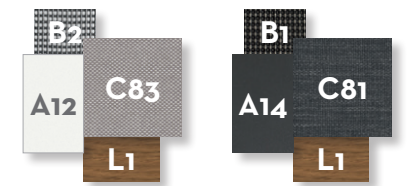

#Alabama collection // ALU

Design Marco Acerbis

Finishing

Aluminium frame

white graphite

Synthetic elastic belt

dark grey light grey

Fabric cushions

dark grey light grey

Wood slats Cement table top

teak dark grey

Gress table top

pearl charcoal

SOFA / CODE: ALAALUDIV

LIVING ARMCHAIR / CODE: ALAALUPL

ROCKING CHAIR / CODE: ALAALUPD

COFFEE TABLE / CODE: ALAALUTC

SUNBED / CODE: ALAALULET

DINING TABLE 160X90 / CODE: ALAALUTP160

DINING TABLE 220X100 / CODE: ALAALUTP220

DINING ARMCHAIR / CODE: ALAALUPP