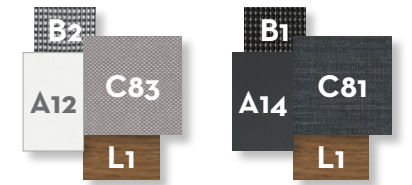

#Alabama collection // ALU

Design Marco Acerbis

Finishing

Aluminium frame

white graphite

Synthetic elastic belt

dark grey light grey

Fabric cushions

dark grey light grey

Wood slats Cement table top

teak dark grey

Gress table top

pearl charcoal

SOFA / CODE: ALAALUDIV

LIVING ARMCHAIR / CODE: ALAALUPL

ROCKING CHAIR / CODE: ALAALUPD

COFFEE TABLE / CODE: ALAALUTC

SUNBED / CODE: ALAALULET

DINING TABLE 160X90 / CODE: ALAALUTP160

DINING TABLE 220X100 / CODE: ALAALUTP220

DINING ARMCHAIR / CODE: ALAALUPP