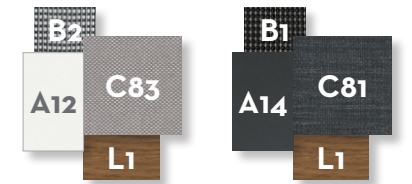

#Alabama collection // ALU

Design Marco Acerbis

Finishing

Aluminium frame

white graphite

Synthetic elastic belt

dark grey light grey

Fabric cushions

dark grey light grey

Wood slats Cement table top

teak dark grey

Gress table top

pearl charcoal

SOFA / CODE: ALAALUDIV

LIVING ARMCHAIR / CODE: ALAALUPL

ROCKING CHAIR / CODE: ALAALUPD

COFFEE TABLE / CODE: ALAALUTC

SUNBED / CODE: ALAALULET

DINING TABLE 160X90 / CODE: ALAALUTP160

DINING TABLE 220X100 / CODE: ALAALUTP220

DINING ARMCHAIR / CODE: ALAALUPP