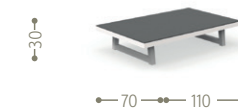

dark grey light grey

Wood slats Cement table top

teak dark grey

Gress table top

pearl charcoal

SOFA / CODE: ALAALUDIV

LIVING ARMCHAIR / CODE: ALAALUPL

ROCKING CHAIR / CODE: ALAALUPD

COFFEE TABLE / CODE: ALAALUTC

SUNBED / CODE: ALAALULET

DINING TABLE 160X90 / CODE: ALAALUTP160

DINING TABLE 220X100 / CODE: ALAALUTP220

DINING ARMCHAIR / CODE: ALAALUPP