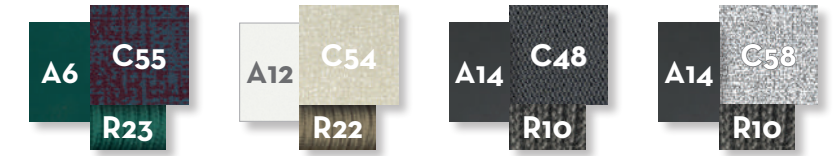

#Cruisecollection // ALU

Design Ludovica + Roberto Palomba

Finishing

Aluminium frame

Fabric seat/backrest/armrest cushions

Fabric pillows 60x40 45x25 (optional)

Synthetic rope

Gres table top

SOFA 3 SEATER / CODE: CRUALUDIV

SOFA DX / CODE: CRUALUDIVDX

SOFA SX / CODE: CRUALUDIVSX

SOFA CORNER DX / CODE: CRUALUANGDX

SOFA CORNER SX / CODE: CRUALUANGSX

SOFA LOUNGE XL DX / CODE: CRUALUXLDX

SOFA LOUNGE XL SX / CODE: CRUALUXLSX