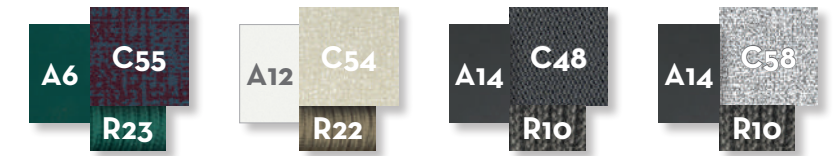

#Cruisecollection // ALU

Design Ludovica + Roberto Palomba

Finishing

Aluminium frame

Fabric seat/backrest/armrest cushions

Fabric pillows 60x40 45x25 (optional)

Synthetic rope

Gres table top

SOFA 3 SEATER / CODE: CRUALUDIV

SOFA DX / CODE: CRUALUDIVDX

SOFA SX / CODE: CRUALUDIVSX

SOFA CORNER DX / CODE: CRUALUANGDX

SOFA CORNER SX / CODE: CRUALUANGSX

SOFA LOUNGE XL DX / CODE: CRUALUXLDX

SOFA LOUNGE XL SX / CODE: CRUALUXLSX