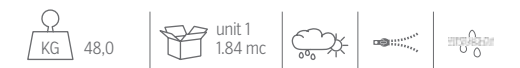

#Cruisecollection // ALU

Design Ludovica + Roberto Palomba

Finishing

Aluminium frame

Fabric seat/backrest/armrest cushions

Fabric pillows 60x40 45x25 (optional)

Synthetic rope

Gres table top

SOFA 3 SEATER / CODE: CRUALUDIV

SOFA DX / CODE: CRUALUDIVDX

SOFA SX / CODE: CRUALUDIVSX

SOFA CORNER DX / CODE: CRUALUANGDX

SOFA CORNER SX / CODE: CRUALUANGSX

SOFA LOUNGE XL DX / CODE: CRUALUXLDX

SOFA LOUNGE XL SX / CODE: CRUALUXLSX