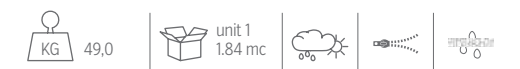

SOFA 3 SEATER / CODE: CRUALUDIV

SOFA DX / CODE: CRUALUDIVDX

SOFA SX / CODE: CRUALUDIVSX

SOFA CORNER DX / CODE: CRUALUANGDX

SOFA CORNER SX / CODE: CRUALUANGSX

SOFA LOUNGE XL DX / CODE: CRUALUXLDX

SOFA LOUNGE XL SX / CODE: CRUALUXLSX