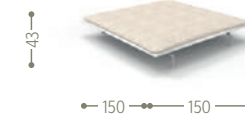

SOFA 3 SEATER / CODE: CRUALUDIV

SOFA DX / CODE: CRUALUDIVDX

SOFA SX / CODE: CRUALUDIVSX

SOFA CORNER DX / CODE: CRUALUANGDX

SOFA CORNER SX / CODE: CRUALUANGSX

SOFA LOUNGE XL DX / CODE: CRUALUXLDX

SOFA LOUNGE XL SX / CODE: CRUALUXLSX

POUF 150X150 / CODE: CRUALUPUF

SOFA CX 2 SEATER / CODE: CRUALUCX2

COFFEE TABLE 160X90 / CODE: CRUALUTC160

BENCH / CODE: CRUALUBEN

COFFEE TABLE 120X120 / CODE: CRUALUTC120

SOFA LOVE SEAT / CODE: CRUALULOV

ROUND COFFEE TABLE D120 / CODE: CRUALUTCT120