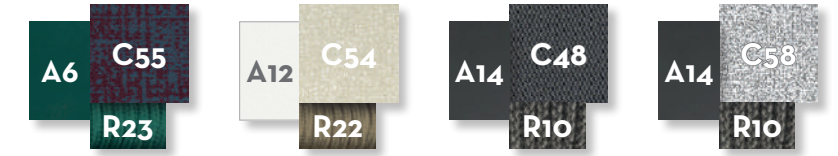

SOFA 3 SEATER / CODE: CRUALUDIV

SOFA DX / CODE: CRUALUDIVDX

SOFA SX / CODE: CRUALUDIVSX

SOFA CORNER DX / CODE: CRUALUANGDX

SOFA CORNER SX / CODE: CRUALUANGSX

SOFA LOUNGE XL DX / CODE: CRUALUXLDX

SOFA LOUNGE XL SX / CODE: CRUALUXLSX

POUF 150X150 / CODE: CRUALUPUF

SOFA CX 2 SEATER / CODE: CRUALUCX2

COFFEE TABLE 160X90 / CODE: CRUALUTC160

BENCH / CODE: CRUALUBEN

COFFEE TABLE 120X120 / CODE: CRUALUTC120

SOFA LOVE SEAT / CODE: CRUALULOV

ROUND COFFEE TABLE D120 / CODE: CRUALUTCT120