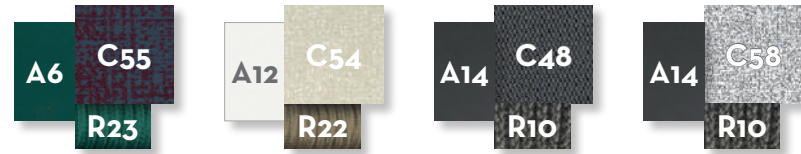

ROUND DINING TABLE D 150 / CODE: CRUALUTPT150