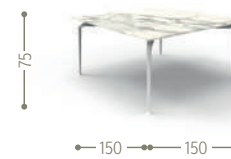

POUF 150X150 / CODE: CRUALUPUF

SOFA CX 2 SEATER / CODE: CRUALUCX2

COFFEE TABLE 160X90 / CODE: CRUALUTC160

BENCH / CODE: CRUALUBEN

COFFEE TABLE 120X120 / CODE: CRUALUTC120

SOFA LOVE SEAT / CODE: CRUALULOV

ROUND COFFEE TABLE D120 / CODE: CRUALUTCT120

LIVING ARMCHAIR / CODE: CRUALUPL

DINING ARMCHAIR / CODE: CRUALUPP

ROUND DINING TABLE D 150 / CODE: CRUALUTPT150

DINING TABLE 150X150 / CODE: CRUALUTP150

DINING TABLE 250X100 / CODE: CRUALUTP250