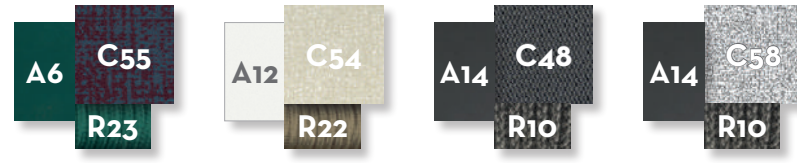

SOFA 3 SEATER / CODE: CRUALUDIV

SOFA DX / CODE: CRUALUDIVDX

SOFA SX / CODE: CRUALUDIVSX

SOFA CORNER DX / CODE: CRUALUANGDX

SOFA CORNER SX / CODE: CRUALUANGSX

SOFA LOUNGE XL DX / CODE: CRUALUXLDX

SOFA LOUNGE XL SX / CODE: CRUALUXLSX

POUF 150X150 / CODE: CRUALUPUF

SOFA CX 2 SEATER / CODE: CRUALUCX2

COFFEE TABLE 160X90 / CODE: CRUALUTC160

BENCH / CODE: CRUALUBEN

COFFEE TABLE 120X120 / CODE: CRUALUTC120

SOFA LOVE SEAT / CODE: CRUALULOV

ROUND COFFEE TABLE D120 / CODE: CRUALUTCT120