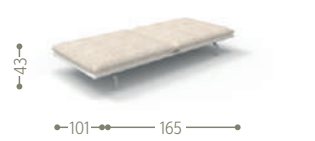

POUF 150X150 / CODE: CRUALUPUF

SOFA CX 2 SEATER / CODE: CRUALUCX2

COFFEE TABLE 160X90 / CODE: CRUALUTC160

BENCH / CODE: CRUALUBEN

COFFEE TABLE 120X120 / CODE: CRUALUTC120

SOFA LOVE SEAT / CODE: CRUALULOV

ROUND COFFEE TABLE D120 / CODE: CRUALUTCT120