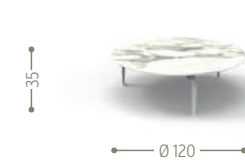

POUF 150X150 / CODE: CRUALUPUF

SOFA CX 2 SEATER / CODE: CRUALUCX2

COFFEE TABLE 160X90 / CODE: CRUALUTC160

BENCH / CODE: CRUALUBEN

COFFEE TABLE 120X120 / CODE: CRUALUTC120

SOFA LOVE SEAT / CODE: CRUALULOV

ROUND COFFEE TABLE D120 / CODE: CRUALUTCT120

LIVING ARMCHAIR / CODE: CRUALUPL

DINING ARMCHAIR / CODE: CRUALUPP

ROUND DINING TABLE D 150 / CODE: CRUALUTPT150

DINING TABLE 150X150 / CODE: CRUALUTP150

DINING TABLE 250X100 / CODE: CRUALUTP250