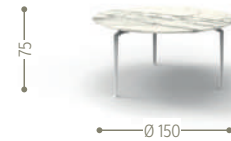

POUF 150X150 / CODE: CRUALUPUF

SOFA CX 2 SEATER / CODE: CRUALUCX2

COFFEE TABLE 160X90 / CODE: CRUALUTC160

BENCH / CODE: CRUALUBEN

COFFEE TABLE 120X120 / CODE: CRUALUTC120

SOFA LOVE SEAT / CODE: CRUALULOV

ROUND COFFEE TABLE D120 / CODE: CRUALUTCT120

LIVING ARMCHAIR / CODE: CRUALUPL

DINING ARMCHAIR / CODE: CRUALUPP

ROUND DINING TABLE D 150 / CODE: CRUALUTPT150

DINING TABLE 150X150 / CODE: CRUALUTP150

DINING TABLE 250X100 / CODE: CRUALUTP250