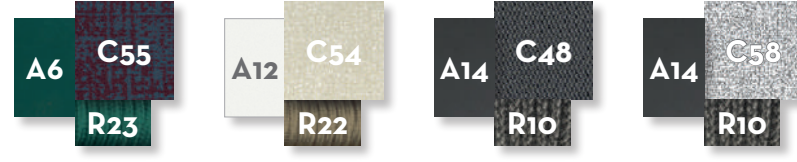

SOFA 3 SEATER / CODE: CRUALUDIV

SOFA DX / CODE: CRUALUDIVDX

SOFA SX / CODE: CRUALUDIVSX

SOFA CORNER DX / CODE: CRUALUANGDX

SOFA CORNER SX / CODE: CRUALUANGSX

SOFA LOUNGE XL DX / CODE: CRUALUXLDX

SOFA LOUNGE XL SX / CODE: CRUALUXLSX

POUF 150X150 / CODE: CRUALUPUF

SOFA CX 2 SEATER / CODE: CRUALUCX2

COFFEE TABLE 160X90 / CODE: CRUALUTC160

BENCH / CODE: CRUALUBEN

COFFEE TABLE 120X120 / CODE: CRUALUTC120

SOFA LOVE SEAT / CODE: CRUALULOV

ROUND COFFEE TABLE D120 / CODE: CRUALUTCT120