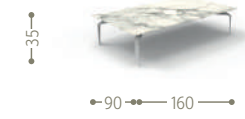

SOFA 3 SEATER / CODE: CRUALUDIV

SOFA DX / CODE: CRUALUDIVDX

SOFA SX / CODE: CRUALUDIVSX

SOFA CORNER DX / CODE: CRUALUANGDX

SOFA CORNER SX / CODE: CRUALUANGSX

SOFA LOUNGE XL DX / CODE: CRUALUXLDX

SOFA LOUNGE XL SX / CODE: CRUALUXLSX

POUF 150X150 / CODE: CRUALUPUF

SOFA CX 2 SEATER / CODE: CRUALUCX2

COFFEE TABLE 160X90 / CODE: CRUALUTC160

BENCH / CODE: CRUALUBEN

COFFEE TABLE 120X120 / CODE: CRUALUTC120

SOFA LOVE SEAT / CODE: CRUALULOV

ROUND COFFEE TABLE D120 / CODE: CRUALUTCT120