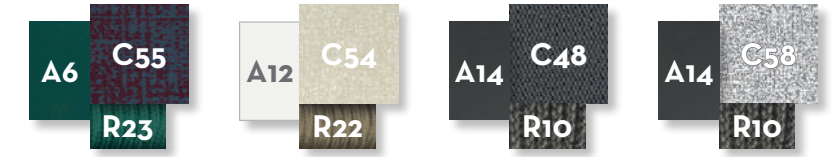

SOFA 3 SEATER / CODE: CRUALUDIV

SOFA DX / CODE: CRUALUDIVDX

SOFA SX / CODE: CRUALUDIVSX

SOFA CORNER DX / CODE: CRUALUANGDX

SOFA CORNER SX / CODE: CRUALUANGSX

SOFA LOUNGE XL DX / CODE: CRUALUXLDX

SOFA LOUNGE XL SX / CODE: CRUALUXLSX

POUF 150X150 / CODE: CRUALUPUF

SOFA CX 2 SEATER / CODE: CRUALUCX2

COFFEE TABLE 160X90 / CODE: CRUALUTC160

BENCH / CODE: CRUALUBEN

COFFEE TABLE 120X120 / CODE: CRUALUTC120

SOFA LOVE SEAT / CODE: CRUALULOV

ROUND COFFEE TABLE D120 / CODE: CRUALUTCT120