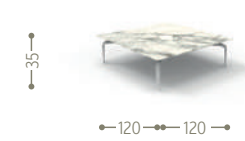

POUF 150X150 / CODE: CRUALUPUF

SOFA CX 2 SEATER / CODE: CRUALUCX2

COFFEE TABLE 160X90 / CODE: CRUALUTC160

BENCH / CODE: CRUALUBEN

COFFEE TABLE 120X120 / CODE: CRUALUTC120

SOFA LOVE SEAT / CODE: CRUALULOV

ROUND COFFEE TABLE D120 / CODE: CRUALUTCT120

LIVING ARMCHAIR / CODE: CRUALUPL

DINING ARMCHAIR / CODE: CRUALUPP

ROUND DINING TABLE D 150 / CODE: CRUALUTPT150

DINING TABLE 150X150 / CODE: CRUALUTP150

DINING TABLE 250X100 / CODE: CRUALUTP250