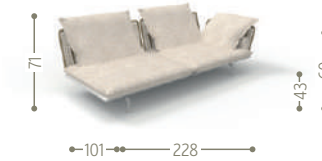

#Cruisecollection // ALU

Design Ludovica + Roberto Palomba

Finishing

Aluminium frame

Fabric seat/backrest/armrest cushions

Fabric pillows 60x40 45x25 (optional)

Synthetic rope

Gres table top

SOFA 3 SEATER / CODE: CRUALUDIV

SOFA DX / CODE: CRUALUDIVDX

SOFA SX / CODE: CRUALUDIVSX

SOFA CORNER DX / CODE: CRUALUANGDX

SOFA CORNER SX / CODE: CRUALUANGSX

SOFA LOUNGE XL DX / CODE: CRUALUXLDX

SOFA LOUNGE XL SX / CODE: CRUALUXLSX