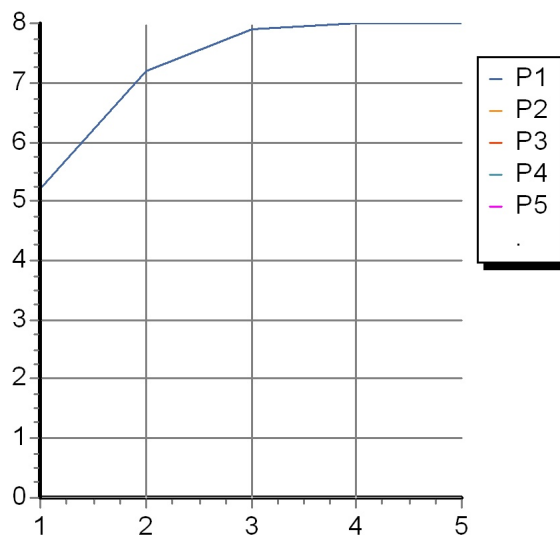

## AGUABLU

ZA5741 Portate / Flowrates (lt/min)

PRESSIONE PRESSURE	1 BAR	2 BAR	3 BAR	4 BAR	5 BAR
LAVABO BASIN	5,2	7,2	7,9	8	8
P1					
P2					
P3					
P4					
P5					

## AGUABLU

ZA5741 Pesì e Misure / Weights and Sizes

Peso ( Kg ) Weight ( lb )	3,25 ( Kg )	7,16495 ( lb )
Volume ( dc3 ) - ( in3 )	11,01 ( dc3 )	0,000672 ( in3 )
h ( mm ) - ( in )	90 ( mm )	3,543309 ( in )
L1 ( mm ) - ( in )	335 ( mm )	13,1889835 ( in )
L2 ( mm ) - ( in )	365 ( mm )	14,3700865 ( in )