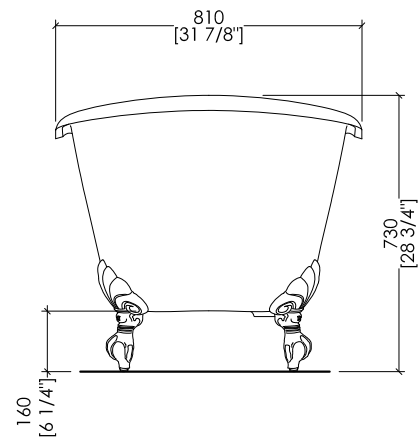

Devon&Devon

ADMIRAL

PIEDE MODELLO: EAGLE
FOOT MODEL: EAGLE

2MRADMIRALFALDD; 2MRADMIRALFCRDD; 2MRADMIRALFOTDD; 2MRADMIRALFBIDD

- VASCA (CON FORI) CON PIEDI MODELLO EAGLE
- VASCA:
  - MATERIALE: ghisa
- FINITURA PIEDI: alluminio naturale, alluminio lucido, ottone lucido, smalto bianco
- TOLLERANZA: ± 2 %
- DIMENSIONE IMBALLO: mm 2000x900x1000 H
- PESO NETTO: 194 Kg
- PESO LORDO: 224 Kg
- VOLUME: 195 L

- BATHTUB (WITH HOLES) WITH EAGLE MODEL FEET
- BATHTUB:
  - MATERIAL: cast iron
- FEET FINISH: natural aluminium, polished aluminium, polished brass, white enamel
- TOLERANCE: ± 2 %
- PACKAGING SIZE: inch 78 3/4"x 35 3/8"x 39 3/8" H
- NET WEIGHT: 427.7 Lbs
- GROSS WEIGHT: 493.8 Lbs
- VOLUME: 51.5 Gal

N.B. Tutte le misure sono in millimetri/pollici. Questo disegno è di proprietà Devon&Devon. Non può essere riprodotto o trasmesso a terzi senza autorizzazione.

N.B. All measurements are in millimetres/inch. This drawing is property of Devon&Devon. It may not be reproduced or transmitted to third parties without authorization.