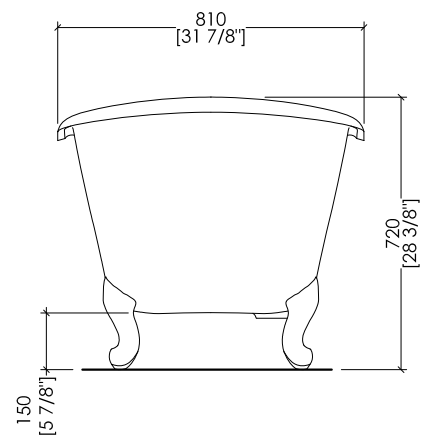

Devon&Devon

ADMIRAL

PIEDE MODELLO: SHIELD
FOOT MODEL: SHIELD

2MRADMIRALPSALDD; 2MRADMIRALPSCRDD; 2MRADMIRALPSOTDD; 2MRADMIRALPSBIDD

- VASCA (SENZA FORI) CON PIEDI MODELLO SHIELD
- VASCA:
  - MATERIALE: ghisa
- FINITURA PIEDI: alluminio naturale, alluminio lucido, ottone lucido, smalto bianco
- TOLLERANZA: ± 2 %
- DIMENSIONE IMBALLO: mm 2000x900x1000 H
- PESO NETTO: 188 Kg
- PESO LORDO: 218 Kg
- VOLUME: 195 L

- BATHTUB (WITHOUT HOLES) WITH SHIELD MODEL FEET
- BATHTUB:
  - MATERIAL: cast iron
- FEET FINISH: natural aluminium, polished aluminium, polished brass, white enamel
- TOLERANCE: ± 2 %
- PACKAGING SIZE: inch 78 3/4"x 35 3/8"x 39 3/8" H
- NET WEIGHT: 414.5 Lbs
- GROSS WEIGHT: 480.6 Lbs
- VOLUME: 51.5 Gal

N.B. Tutte le misure sono in millimetri/pollici. Questo disegno è di proprietà Devon&Devon. Non può essere riprodotto o trasmesso a terzi senza autorizzazione.

N.B. All measurements are in millimetres/inch. This drawing is property of Devon&Devon. It may not be reproduced or transmitted to third parties without authorization.