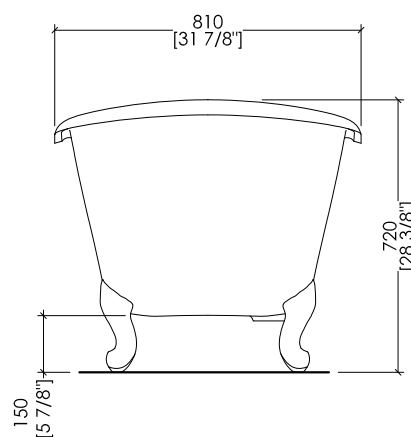

Devon&Devon

ADMIRAL

PIEDE MODELLO: SHIELD
FOOT MODEL: SHIELD

2MRADMIRALFPSALDD; 2MRADMIRALFPSCRDD; 2MRADMIRALFPSOTDD; 2MRADMIRALFPSBIDD

- VASCA (CON FORI) CON PIEDI MODELLO SHIELD
- VASCA:
  - MATERIALE: ghisa
- FINITURA PIEDI: alluminio naturale, alluminio lucido, ottone lucido, smalto bianco
- TOLLERANZA: $\pm 2\%$
- DIMENSIONE IMBALLO: mm 2000x900x1000 H
- PESO NETTO: 188 Kg
- PESO LORDO: 218 Kg
- VOLUME: 195 L

- BATHTUB (WITH HOLES) WITH SHIELD MODEL FEET
- BATHTUB:
  - MATERIAL: cast iron
- FEET FINISH: natural aluminium, polished aluminium, polished brass, white enamel
- TOLERANCE: $\pm 2\%$
- PACKAGING SIZE: inch 78 3/4"x 35 3/8"x 39 3/8" H
- NET WEIGHT: 414.5 Lbs
- GROSS WEIGHT: 480.6 Lbs
- VOLUME: 51.5 Gal

N.B. Tutte le misure sono in millimetri/pollici. Questo disegno è di proprietà Devon&Devon. Non può essere riprodotto o trasmesso a terzi senza autorizzazione.

N.B. All measurements are in millimetres/finch. This drawing is property of Devon&Devon. It may not be reproduced or transmitted to third parties without authorization.