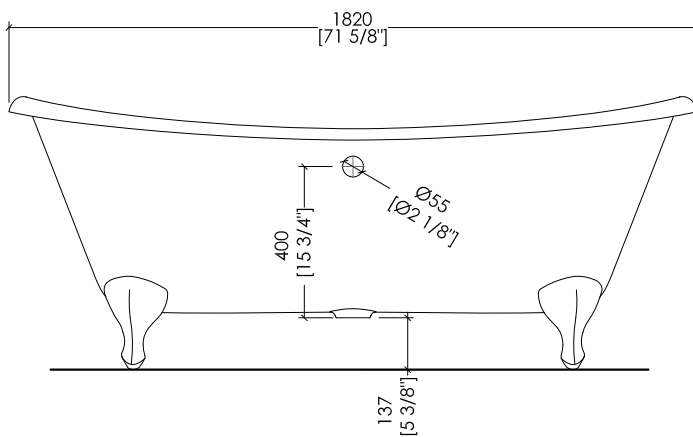

Devon&Devon

ADMIRAL

PIEDE MODELLO: SHIELD
FOOT MODEL: SHIELD

2MRADMIRALPSALDD; 2MRADMIRALPSCRDD; 2MRADMIRALPSOTDD; 2MRADMIRALPSBIDD

- VASCA (SENZA FORI) CON PIEDI MODELLO SHIELD
- VASCA:
  - MATERIALE: ghisa
- FINITURA PIEDI: alluminio naturale, alluminio lucido, ottone lucido, smalto bianco
- TOLLERANZA: ± 2 %
- DIMENSIONE IMBALLO: mm 2000x900x1000 H
- PESO NETTO: 188 Kg
- PESO LORDO: 218 Kg
- VOLUME: 195 L

- BATHTUB (WITHOUT HOLES) WITH SHIELD MODEL FEET
- BATHTUB:
  - MATERIAL: cast iron
- FEET FINISH: natural aluminium, polished aluminium, polished brass, white enamel
- TOLERANCE: ± 2 %
- PACKAGING SIZE: inch 78 3/4"x 35 3/8"x 39 3/8" H
- NET WEIGHT: 414.5 Lbs
- GROSS WEIGHT: 480.6 Lbs
- VOLUME: 51.5 Gal

N.B. Tutte le misure sono in millimetri/pollici. Questo disegno è di proprietà Devon&Devon. Non può essere riprodotto o trasmesso a terzi senza autorizzazione.

N.B. All measurements are in millimetres/inch. This drawing is property of Devon&Devon. It may not be reproduced or transmitted to third parties without authorization.