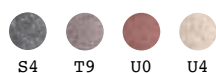

fade stool

design Marco Gregori

STRUTTURA/STRUCTURE

PE - Polietilene/Polyethylene
colore base/basic colour

6456

S4 T9 U0 U4

GROSS WEIGHT:

kg 6,1

GROSS WEIGHT:

kg 6,3

PE - Polietilene/Polyethylene
colore base/basic colour

8456

KIT LUCE/LIGHT KIT

A4364 kit luce LED RGB a batteria con spina
RGB LED light kit with battery and plug