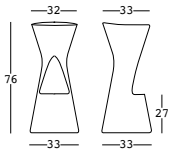

fade stool

design Marco Gregori

STRUTTURA/STRUCTURE

PE - Polietilene/Polyethylene
colore base/basic colour

6456

S4 T9 U0 U4

GROSS WEIGHT:

kg 6,1

GROSS WEIGHT:

kg 6,3

PE - Polietilene/Polyethylene
colore base/basic colour

8456

KIT LUCE/LIGHT KIT

A4364 kit luce LED RGB a batteria con spina
RGB LED light kit with battery and plug