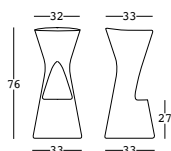

fade stool

design Marco Gregori

STRUTTURA/STRUCTURE

PE - Polietilene/Polyethylene
colore base/basic colour

6456

S4 T9 U0 U4

GROSS WEIGHT:

kg 6,1

GROSS WEIGHT:

kg 6,3

PE - Polietilene/Polyethylene
colore base/basic colour

8456

KIT LUCE/LIGHT KIT

A4364 kit luce LED RGB a batteria con spina
RGB LED light kit with battery and plug