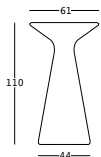

fade table

design Marco Gregori

STRUTTURA/STRUCTURE

PE - Polietilene/Polyethylene
colore base/basic colour

6457

S4 T9 U0 U4

GROSS WEIGHT:

kg 12,9

design Marco Gregori

STRUTTURA/STRUCTURE

PE - Polietilene/Polyethylene
colore base/basic colour

8459

KIT LUCE/LIGHT KIT

GROSS WEIGHT:

kg 13

A4364 kit luce LED RGB a batteria con spina
RGB LED light kit with battery and plug