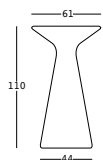

fade table

design Marco Gregori

STRUTTURA/STRUCTURE

PE - Polietilene/Polyethylene
colore base/basic colour

6457

S4 T9 U0 U4

GROSS WEIGHT:

kg 12,9

design Marco Gregori

STRUTTURA/STRUCTURE

PE - Polietilene/Polyethylene
colore base/basic colour

8459

KIT LUCE/LIGHT KIT

GROSS WEIGHT:

kg 13

A4364 kit luce LED RGB a batteria con spina
RGB LED light kit with battery and plug