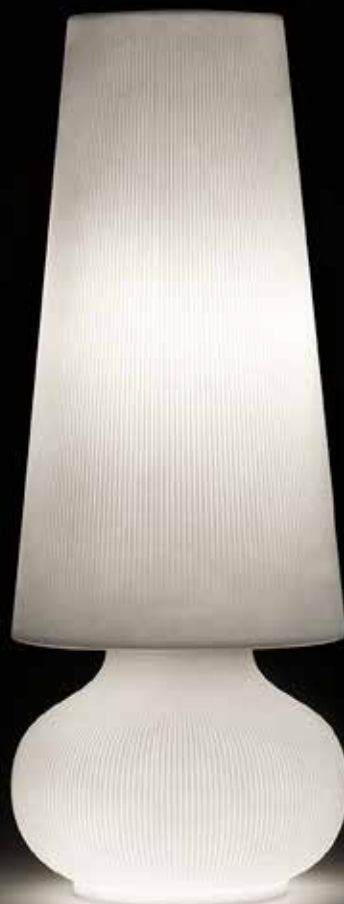

# fade lamp

design Marco Gregori

## STRUTTURA/STRUCTURE

**PE** - Polietilene/*Polyethylene*  
**colore base/basic colour**

## KIT LUCE/LIGHT KIT

**8454**

**A4304** Kit luce alto per interni  
*Indoor light kit high*

**A4305** Kit luce alto per esterni  
*Outdoor light kit high*