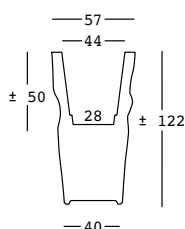

saving/space/vase

design JoeVelluto (JVLT)

STRUTTURA/STRUCTURE

PE - Polietilene/Polyethylene
colore base/basic colour

6247

CAPACITY:

Lt 54

GROSS WEIGHT: