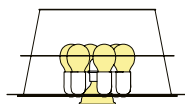

LIGHT SOURCES:

SUSPENSION XL