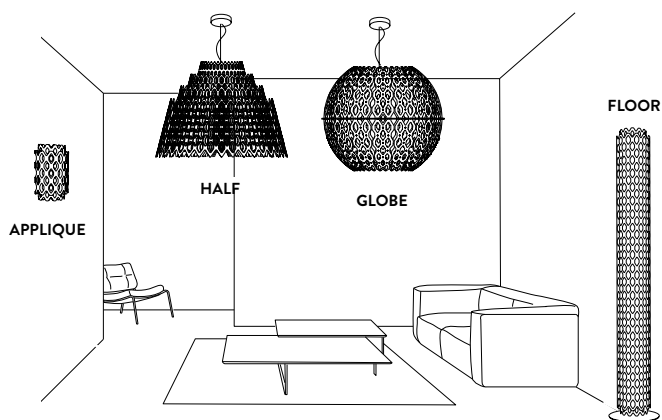

CHARLOTTE FLOOR

by Doriana and Massimiliano Fuksas

Compendium page 56

PRODUCT / PRODOTTO	DIMENSIONS / MISURE	COLOUR/COLORE	CODE / CODICE
<p>FLOOR</p> <p>Bulbs E27:</p> <p>2 X 12W LED Dimmable (filament or spot LED)</p> <p>Made of: Cristalflex® / Lentiflex®</p> <p>With: Dimmer</p> <p>Weight: net Kg 5,2 - gross Kg 11</p> <p>Package: A: 37 x 36 x h. 188 cm - 7 kg B: 47 x 47 x h. 7 cm - 4 kg</p>		<input type="checkbox"/> WHITE	CHRF000WHT000BB000EU

CHARLOTTE ENTIRE COLLECTION

FINISHES

WHITE

PRODUCT / PRODOTTO	DIMENSIONS / MISURE	COLOUR / COLORE	CODE / CODICE
<p>SUSPENSION HALF</p> <p>Bulbs E27:  4 X 12W LED Filament</p> <p>Dimmable with: Dimmable bulbs</p> <p>Made of: Cristalflex® / Lentiflex®</p> <p>Weight: net Kg 10 - gross Kg 11,65</p> <p>Package: 90 x 90 x h. 68 cm</p>	 <p>LIGHT SOURCE:</p> <p>BOTTOM VIEW</p> <p>LATERAL VIEW</p>	<input type="checkbox"/> WHITE	CHRSL00WHT01THCE27EU
<p>SUSPENSION GLOBE</p> <p>Bulbs E27:  4 X 12W LED Filament</p> <p>Dimmable with: Dimmable bulbs</p> <p>Made of: Cristalflex® / Lentiflex®</p> <p>With: MagneticSystem®</p> <p>Weight: net Kg 4 - gross Kg 8</p> <p>Package: 72 x 72 x h. 64 cm</p>	 <p>LIGHT SOURCE:</p> <p>BOTTOM VIEW</p> <p>LATERAL VIEW</p>	<input type="checkbox"/> WHITE	CHRSM00WHT01TGB000EU

CANOPY DETAILS

CHARLOTTE GLOBE

Ø 12 cm x h. 3,2 cm (Ø 4-3/4" x h. 1-1/4")

6 m. cable kit also available for purchase after lamp order
Kit Cavi da 6m acquistabile anche successivamente

Kit di installazione multipla su richiesta
Multiple installation kit on request

HALF CHARLOTTE

Ø 14 cm x h. 3 cm (Ø 5-1/2" x h. 1")

6 m. cable kit also available for purchase after lamp order
Kit Cavi da 6m acquistabile anche successivamente

Kit di installazione multipla su richiesta
Multiple installation kit on request