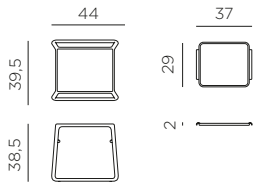

IT Tavolo basso con vassoio. Materiale: polipropilene fiberglass trattato anti-UV e colorato in massa. Impilabile. Finitura opaca. Dotato di piedini antiscivolo. Istruzioni d'uso: posizionare in modo stabile su un suolo piano. Pulire con detersivi non aggressivi e sciacquare con acqua. Il tavolino NON può essere usato come seduta. Nardi declina ogni responsabilità per danni a persone e/o cose, o al prodotto stesso, causati dall'utilizzo improprio del prodotto. Tipo di utilizzo: collettività. Prodotto in Italia. Resina riciclabile. Prodotto a norma UNI EN 581/1/3.

IMPORTANTE, CONSERVARE PER FUTURI RIFERIMENTI: LEGGERE ATTENTAMENTE

EN Side table with tray. Material: uniformly colored fiberglass polypropylene resins with UV additives. Stackable. Matt finish. With non-slip feet. Instructions for use: place on a flat, level area. Wash with mild soap and rinse with water. Table can NOT be used as a seat. Nardi declines all responsibility for damage to people and / or things,

or to the product itself, caused by improper use of the product. Typical uses: group gatherings. Made in Italy. Recyclable resin. Product conforms to UNI EN 581/1/3.

IMPORTANT, RETAIN FOR FUTURE REFERENCE: READ CAREFULLY

FR Table basse avec plateau. Matériau: polypropylène fiberglass traité anti-UV et coloré dans la masse. Empilable. Effet mat. Avec patins anti-dérapants. Instructions d'utilisation: positionner de manière stable sur un sol plan. Nettoyer le produit avec détergent non agressif et rincer avec de l'eau. La table NE peut pas être utilisée comme siège. Nardi décline toute responsabilité pour les dommages aux personnes et / ou aux choses, ou au produit lui-même, causés par une mauvaise utilisation du produit. Type d'utilisation: collectivité. Fabriqué en Italie. Résine recyclable. Produit conforme à la norme UNI EN 581/1/3.

IMPORTANT-À CONSERVER POUR DE FUTURS BESOINS DE RÉFÉRENCE: À LIRE SOIGNEUSEMENT

DE Beistelltisch mit Tablett. Material: UV-beständigem fiberglass-Polypropylen, voll durchgefärbt. Stapelbar.

Matt-Effekt. Mit rutschfesten Fußkappen. Gebrauchsanleitung: Einsatz auf ebenem Untergrund. Reinigung mit neutralem Reinigungsmittel und mit Wasser nachspülen. Der Tisch kann NICHT als Sitz verwendet werden. Nardi lehnt jede Verantwortung für Schäden an Personen und / oder Gegenständen oder am Produkt selbst ab, die durch unsachgemäße Verwendung des Produkts verursacht werden. Nutzung: Gewerblich. Hergestellt in Italien. Recyclebarer Kunststoff. Produkt entspricht der norm UNI EN 581/1/3.

WICHTIG BITTE AUFMERKSAM DURCHLESEN UND GUT AUFBEWAHREN