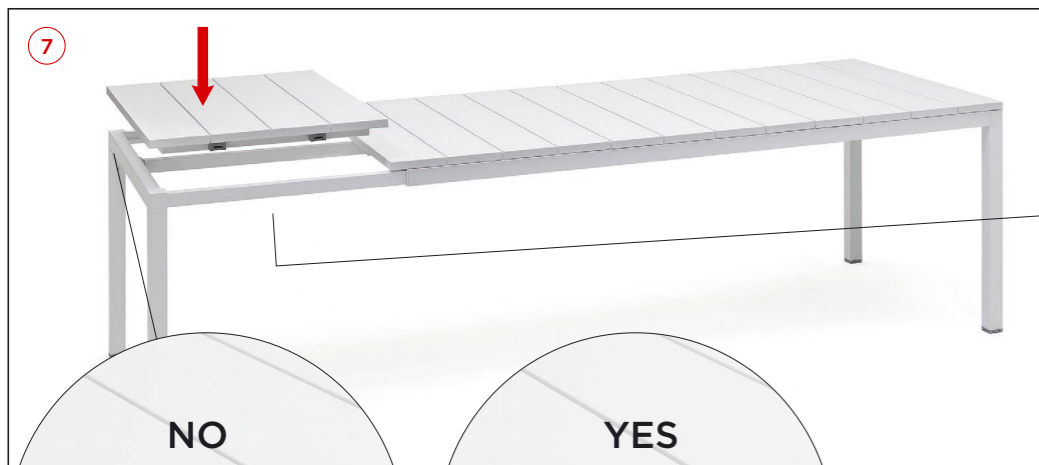

ES Mesa extensible. 210 - 280 x 100 x 76h cm. Material: tablero DurelTOP en polipropileno tratado anti UV y teñido en masa. Patas en aluminio pintado. Efecto mate. Tacos regulables. Resina reciclable.

PT Mesa extensível. 210 - 280 x 100 x 76h cm. Material: tampo DurelTOP em polipropileno com tratamento anti-UV colorido na totalidade. Pernas em alumínio pintado. Acabamento fosco. Pés ajustáveis. Resina reciclável.

EXTENSION

x 4

10

RIO 210 EXTENSIBLE RIO ALU 210 EXTENSIBLE

design Raffaello Galiotto

IT Tavolo allungabile.

RIO 210 EXT. 210-280 x 100 x 76h cm.
Materiale: piano DurelTOP in polipropilene trattato anti-UV, colorato in massa. Gambe in alluminio verniciato. Finitura opaca. Resina riciclabile.
RIO ALU 210 EXT. 210-280 x 100 x 75h cm. Materiale: struttura e piano in alluminio verniciato.

EN Extensible table.

RIO 210 EXT. 210-280 x 100 x 76h cm. Material: top DurelTOP in polypropylene with UV additives and uniformly coloured. Legs in coated aluminum. Matt finish. Recyclable resin.
RIO ALU 210 EXT. 210-280 x 100 x 75h cm. Material: frame and top in coated aluminum.
Adjustable height feet. Instructions for use: place on a flat, level area. Wash with mild soap and rinse with water. Note: there is a risk of being pinched during assembly. Typical uses: group gatherings. Assembly required. Made in Italy. Product conforms to UNI EN 581/1/3.