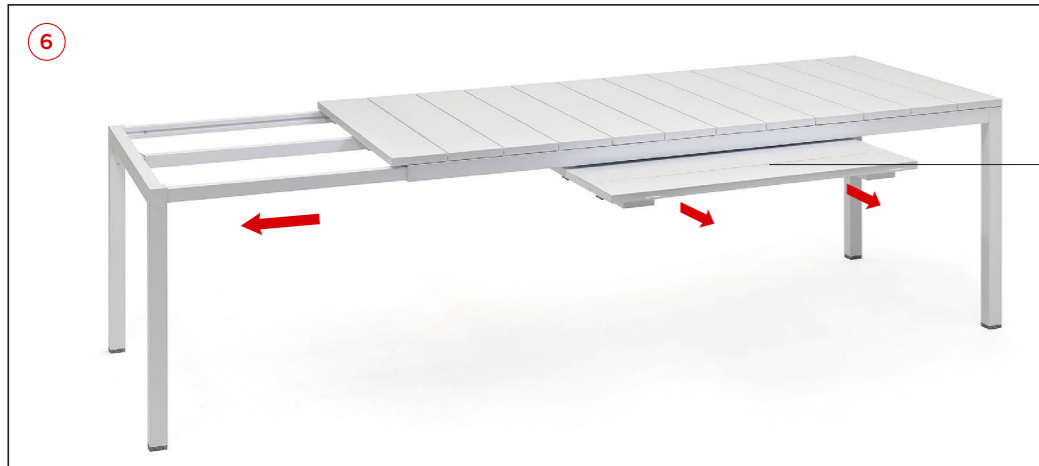

DE Verlängerbarer Tisch. 210 - 280 x 100 x 76h cm. Material: DurelTOP Tischplatte aus UV-beständigem Polypropylen, voll durchgefärbt. Beine aus epoxiertem Aluminium. Matt-Effekt. Höhenverstellbaren Füßen. Recyclebarer Kunststoff.

PT Mesa extensível. 210 - 280 x 100 x 76h cm. Material: tampo DurelTOP em polipropileno com tratamento anti-UV colorido na totalidade. Pernas em alumínio pintado. Acabamento fosco. Pés ajustáveis. Resina reciclável.

EXTENSION

x 4

10

RIO 210 EXTENSIBLE RIO ALU 210 EXTENSIBLE

design Raffaello Galiotto

IT Tavolo allungabile.

RIO 210 EXT. 210-280 x 100 x 76h cm.
Materiale: piano DurelTOP in polipropilene trattato anti-UV, colorato in massa. Gambe in alluminio verniciato. Finitura opaca. Resina riciclabile.
RIO ALU 210 EXT. 210-280 x 100 x 75h cm. Materiale: struttura e piano in alluminio verniciato.

EN Extensible table.

RIO 210 EXT. 210-280 x 100 x 76h cm. Material: top DurelTOP in polypropylene with UV additives and uniformly coloured. Legs in coated aluminum. Matt finish. Recyclable resin.
RIO ALU 210 EXT. 210-280 x 100 x 75h cm. Material: frame and top in coated aluminum.
Adjustable height feet. Instructions for use: place on a flat, level area. Wash with mild soap and rinse with water. Note: there is a risk of being pinched during assembly. Typical uses: group gatherings. Assembly required. Made in Italy. Product conforms to UNI EN 581/1/3.