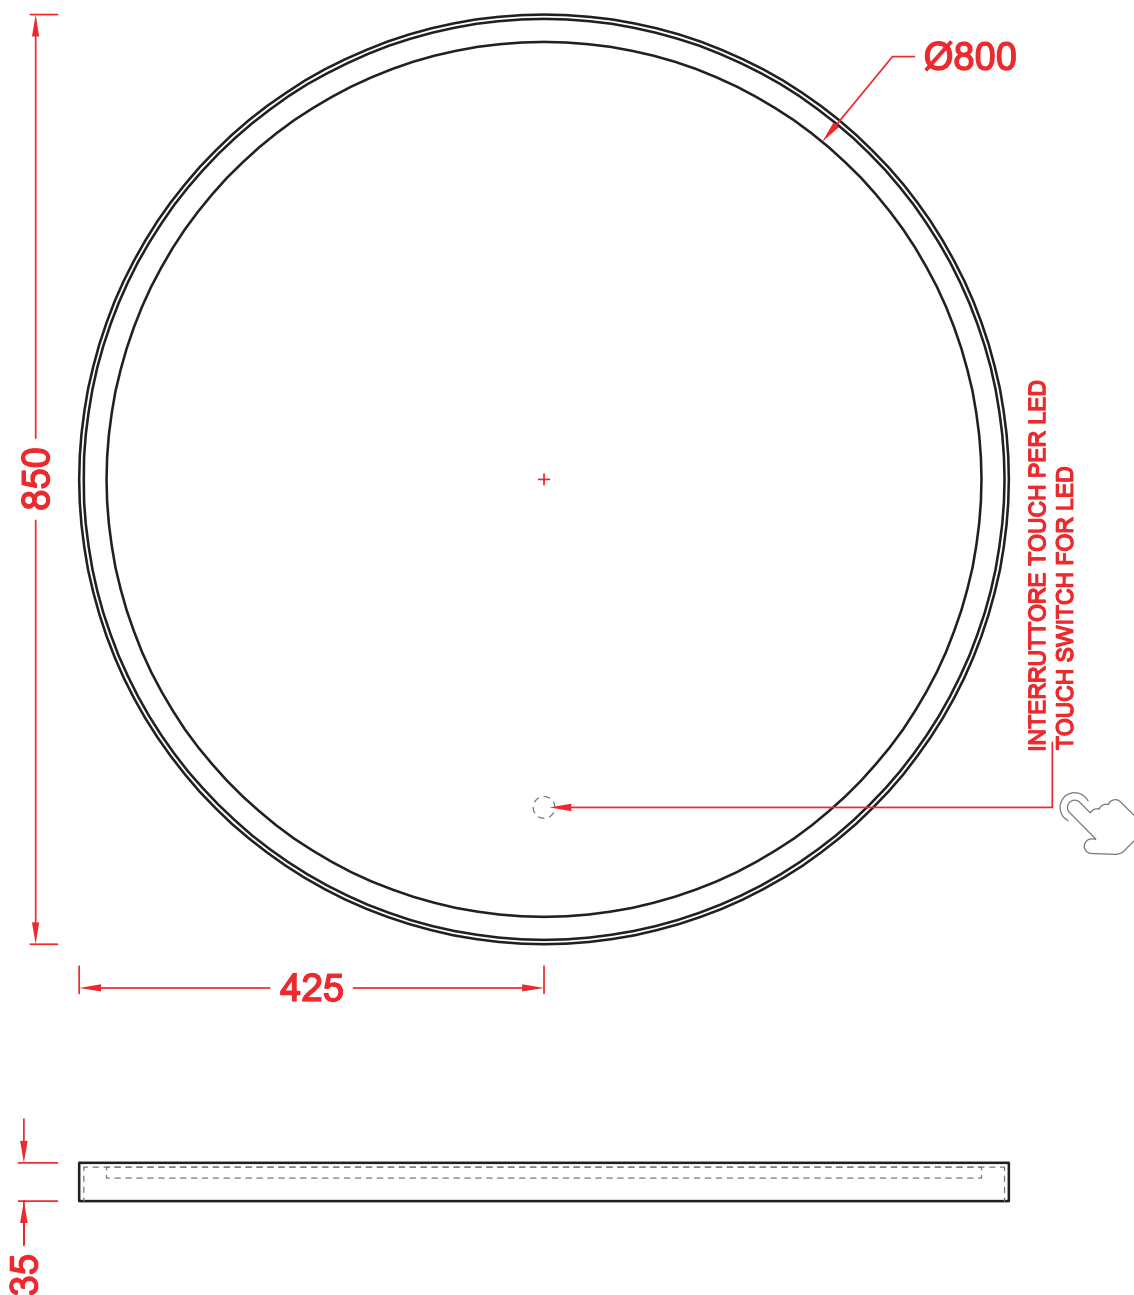

PESO/WEIGHT: KG 11

PESO/WEIGHT: KG 10