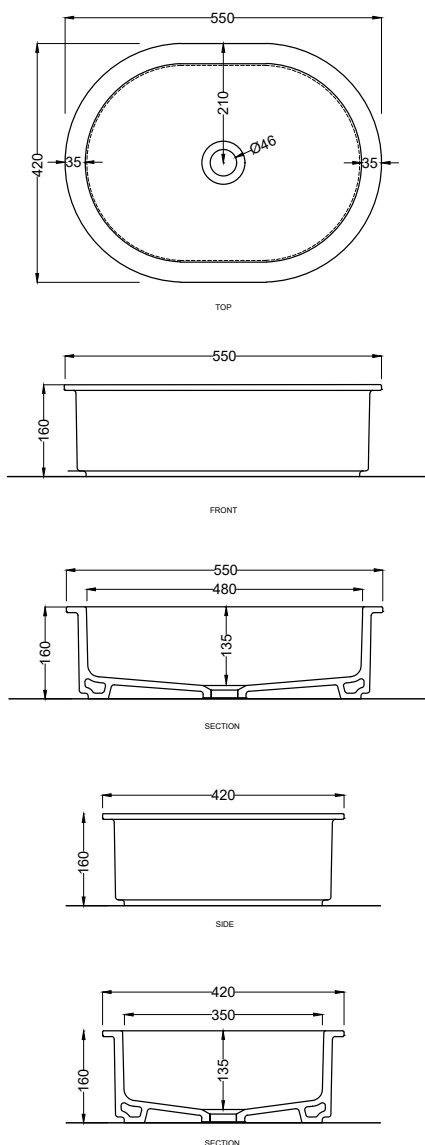

Ottobre 2022

ATTENZIONE: Superfici, pesi e misure riportate possono presentare leggere differenze rispetto ai pezzi reali, in considerazione e accordo delle caratteristiche di tolleranza intrinseche del materiale ceramico e del suo processo produttivo. L'azienda si riserva di cambiare schede tecniche e caratteristiche di funzionamento degli articoli in ogni momento e senza necessità di preavviso.

ATTENTION: Surfaces, weights and dimensions can show some little differences compared to the real item, following typical intrinsic characteristics of ceramics material and production. The company reserves the right to change any technical specifications/dimension and/or operating characteristics of the products at any time and without giving notice.