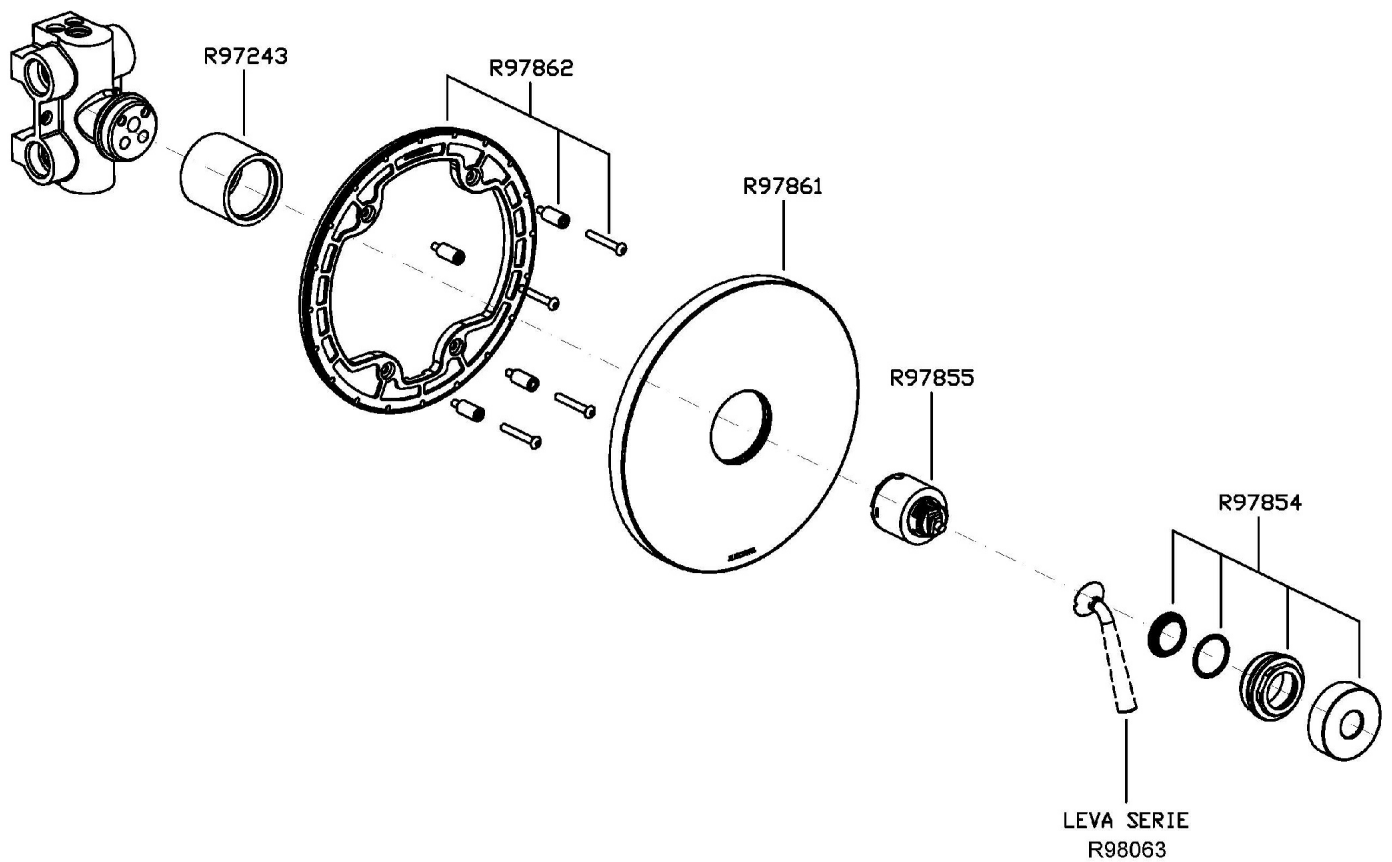

Built-in single lever shower mixer, for Zetasystem (R97800) universal built-in body.

R97800

Zetasystem - Corpo incasso universale /
Zetasystem - universal built-in body

Finiture / Finishes

Cromo / Chrome

Nickel Spazzolato /
Brushed Nickel

ISY

ZP1090

Esplosi / Exploded

ISY

ZP1090 Portate / Flowrates (lt/min)

PRESSIONE PRESSURE	1 BAR	2 BAR	3 BAR	4 BAR	5 BAR
DEVIATORE DIVERTER	11	15,4	20	23,5	26
P1					
P2					
P3					
P4					
P5					

ISY

ZP1090 Pesì e Misure / Weights and Sizes

Peso (Kg) Weight (lb)	3 (Kg)	6,6138 (lb)
Volume (dc3) - (in3)	7,5 (dc3)	0,000458 (in3)
h (mm) - (in)	90 (mm)	3,543309 (in)
L1 (mm) - (in)	250 (mm)	9,842525 (in)
L2 (mm) - (in)	333 (mm)	13,1102433 (in)