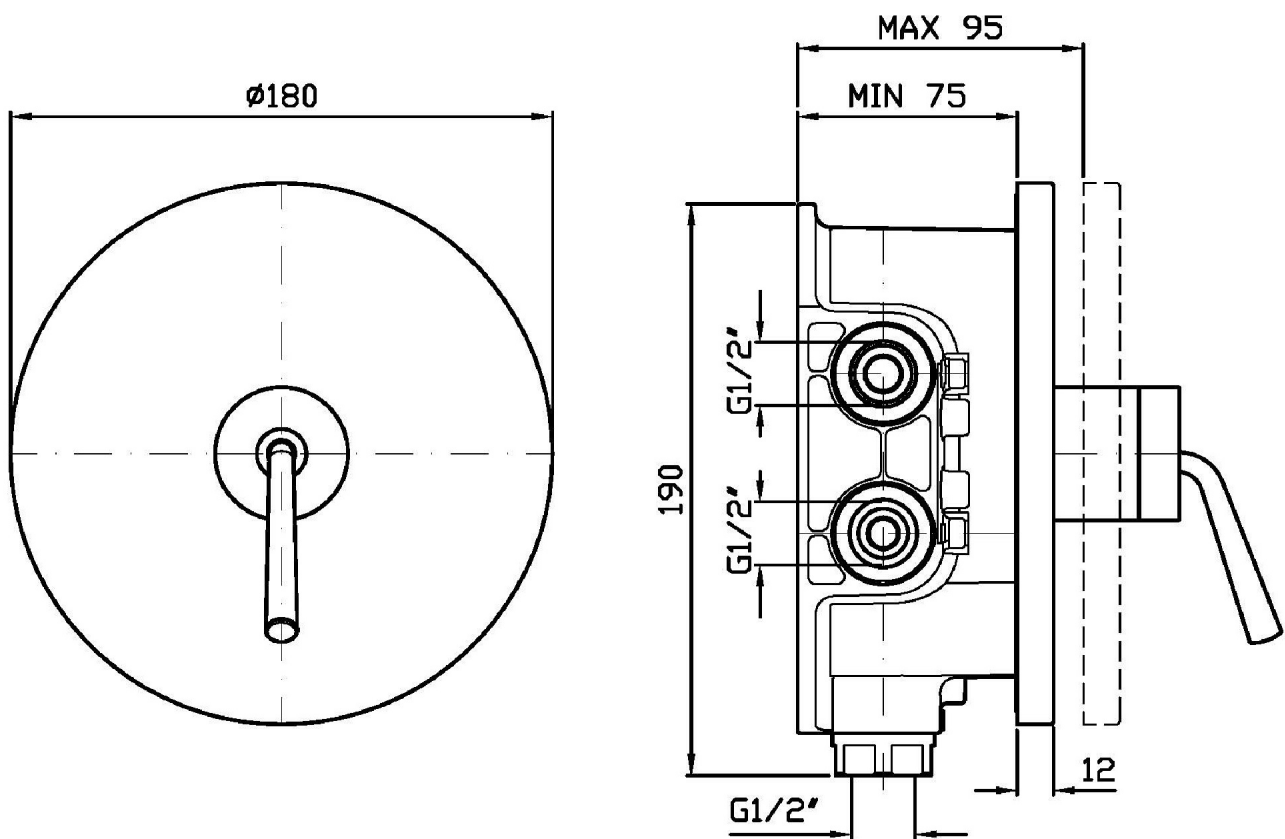

Built-in single lever shower mixer, for Zetasystem (R97800) universal built-in body.

R97800

Zetasystem - Corpo incasso universale /
Zetasystem - universal built-in body

Finiture / Finishes

Cromo / Chrome

Nickel Spazzolato /
Brushed Nickel

ISY

ZP1090

Esplosi / Exploded

ISY

ZP1090 Portate / Flowrates (lt/min)

PRESSIONE PRESSURE	1 BAR	2 BAR	3 BAR	4 BAR	5 BAR
DEVIATORE DIVERTER	11	15,4	20	23,5	26
P1					
P2					
P3					
P4					
P5					

ISY

ZP1090 Pesì e Misure / Weights and Sizes

Peso (Kg) Weight (lb)	3 (Kg)	6,6138 (lb)
Volume (dc3) - (in3)	7,5 (dc3)	0,000458 (in3)
h (mm) - (in)	90 (mm)	3,543309 (in)
L1 (mm) - (in)	250 (mm)	9,842525 (in)
L2 (mm) - (in)	333 (mm)	13,1102433 (in)