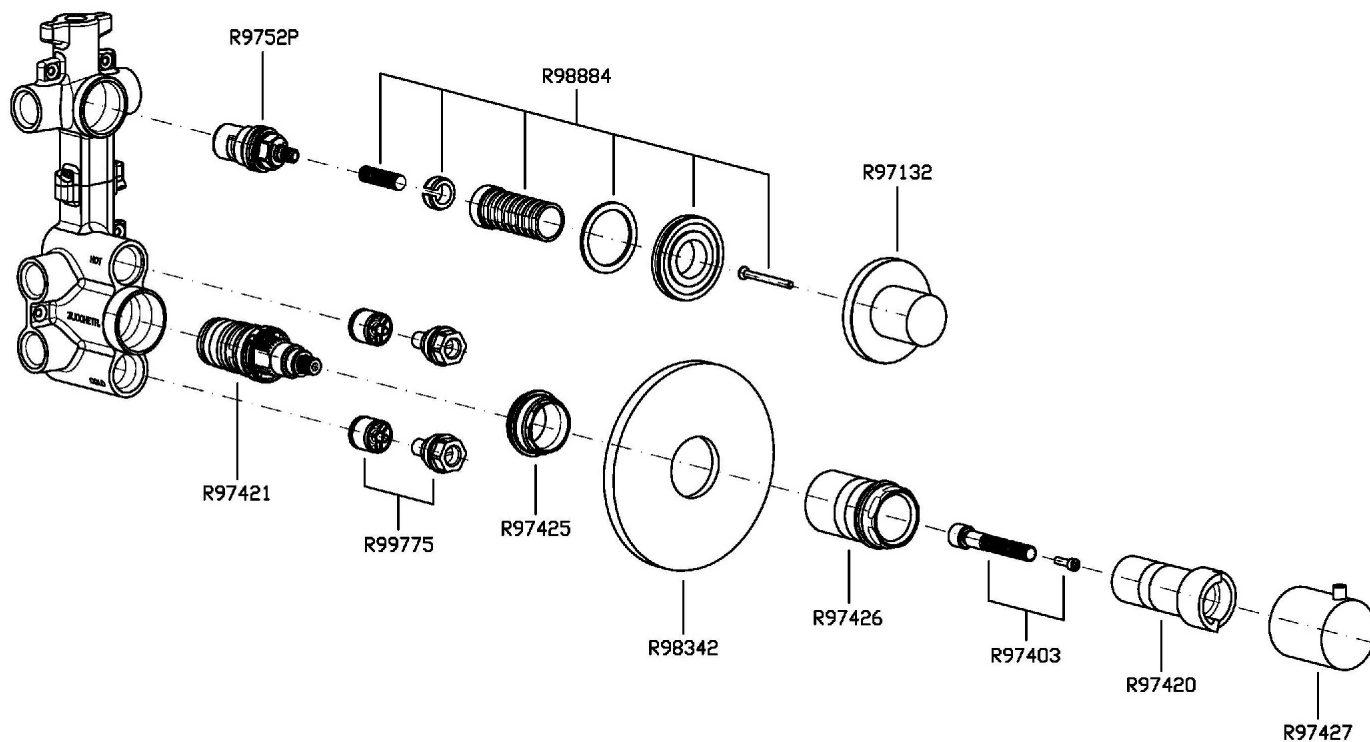

ISY

ZD1659

Esplosi / Exploded