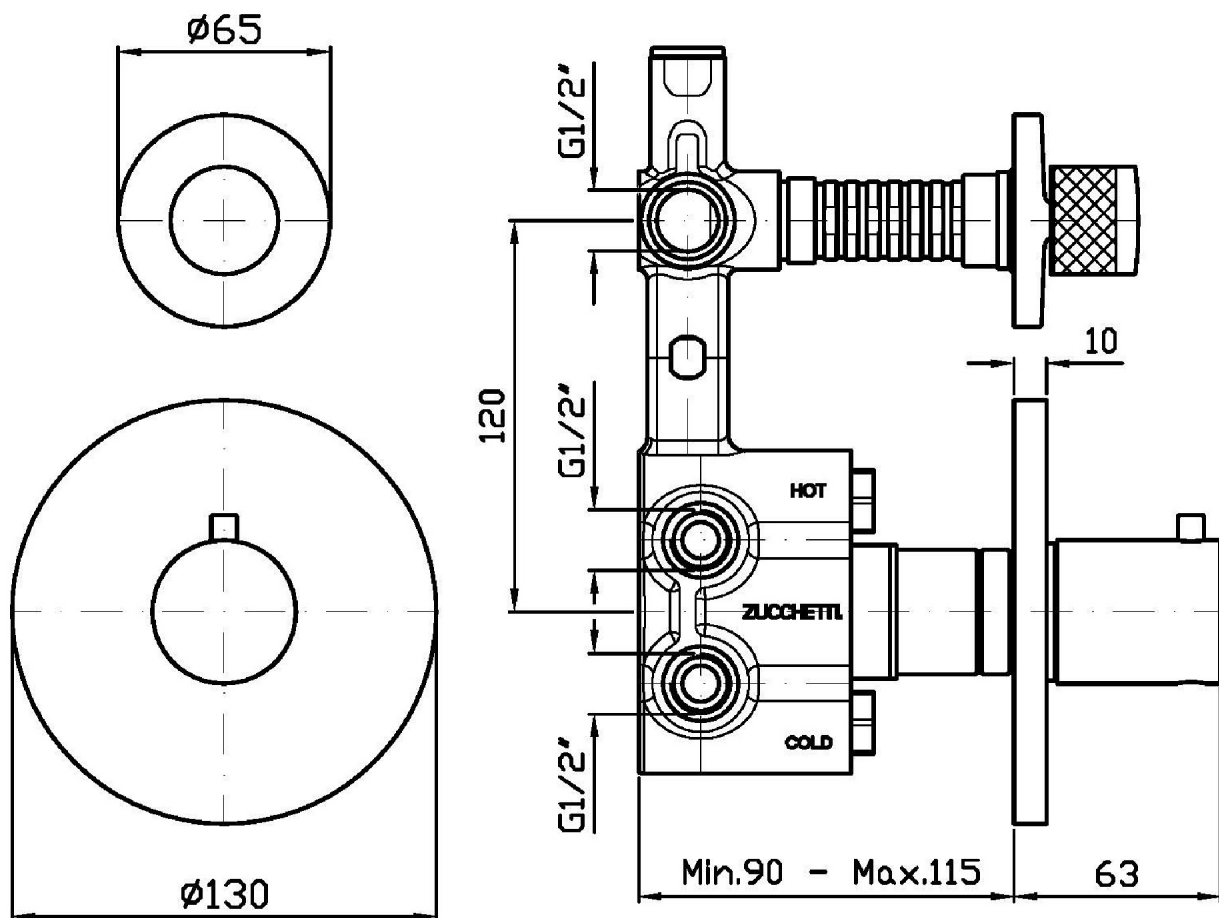

ISY

ZD1659

Disegno Complessivo / Overall Drawing