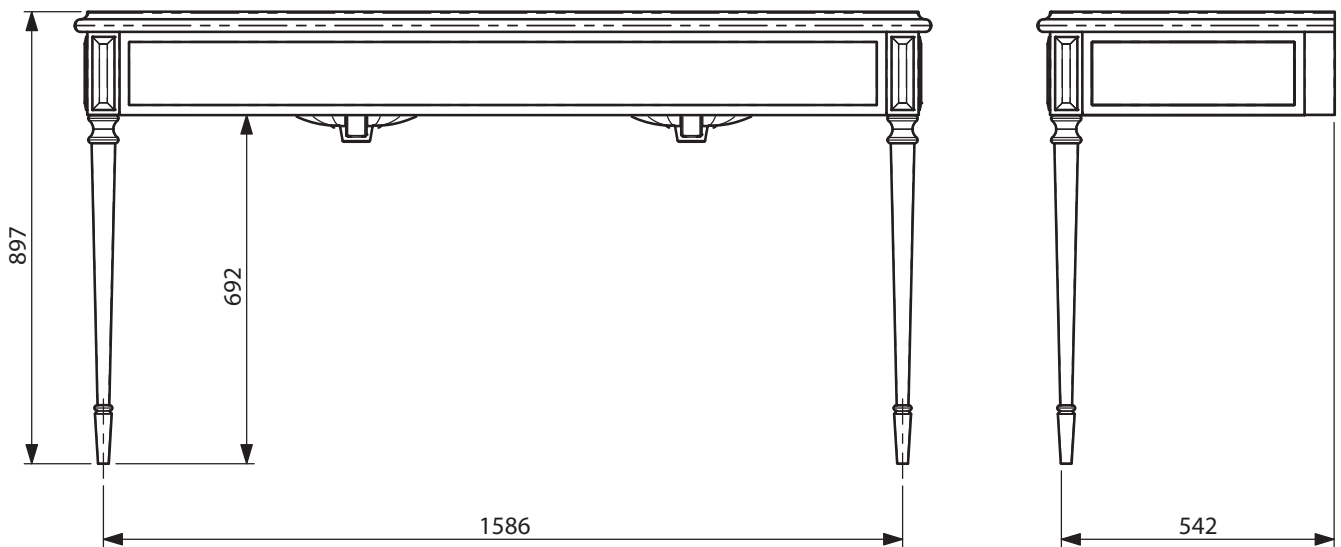

LEFROY BROOKS

IBROC HOUSE ESSEX ROAD
HODDESDON HERTS EN11 OQS UK
T: +44 (0)1992 708 316 F: +44 (0)1992 708 317

LB 6443 WH & BK

MACKINTOSH TWIN BATHROOM CONSOLE
INCL. LB 7250 UNDER-MOUNT BASIN

DIMENSIONAL DATA SHEET

DATE: 26. FEBRUARY 2015

No: ISSUE A

DIMENSIONS IN MILLIMETRES

COPYRIGHT © LBP LIMITED. ALL RIGHTS RESERVED

WHILST EVERY EFFORT IS MADE TO ENSURE THE ACCURACY OF THESE DATA SHEETS THEY ARE SUBJECT TO CHANGE WITHOUT NOTICE AS PART OF THE COMPANY'S PRODUCT DEVELOPMENT PROCESS