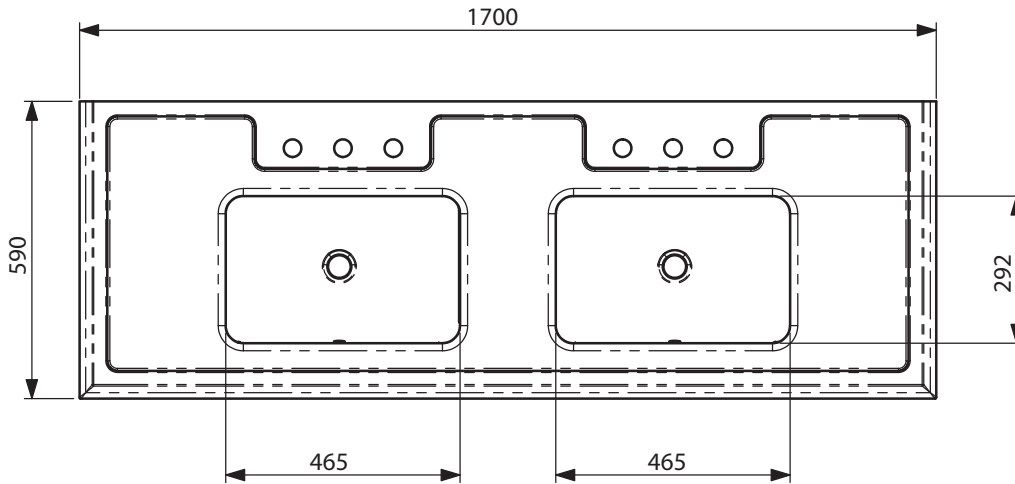

LEFROY BROOKS

IBROC HOUSE ESSEX ROAD
HODDESDON HERTS EN11 OQS UK
T: +44 (0)1992 708 316 F: +44 (0)1992 708 317

LB 6443 WH & BK

MACKINTOSH TWIN BATHROOM CONSOLE
INCL. LB 7250 UNDER-MOUNT BASIN

DIMENSIONAL DATA SHEET

DATE: 26. FEBRUARY 2015

No: ISSUE A

DIMENSIONS IN MILLIMETRES

COPYRIGHT © LBP LIMITED. ALL RIGHTS RESERVED

WHILST EVERY EFFORT IS MADE TO ENSURE THE ACCURACY OF THESE DATA SHEETS THEY ARE SUBJECT TO CHANGE WITHOUT NOTICE AS PART OF THE COMPANY'S PRODUCT DEVELOPMENT PROCESS