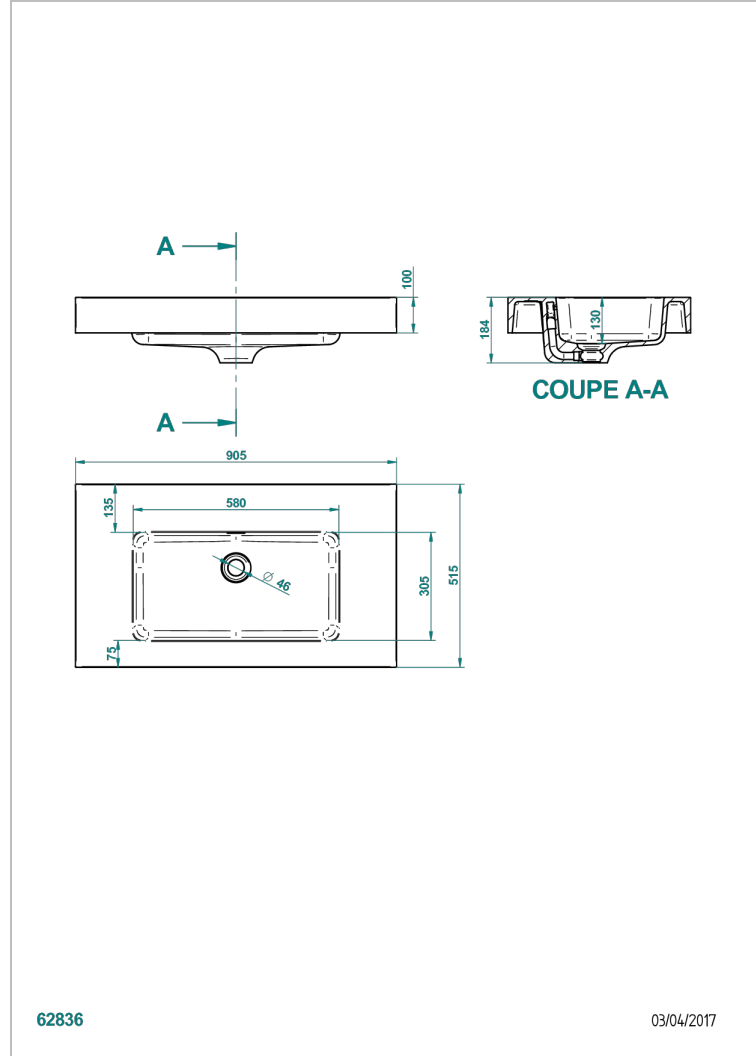

COUNTERTOP

B14-PV520

THG[®]
PARIS

Birdy inset countertop basin 90,5 x 51,5 x 10 cm, delivered without waste

CHARACTERISTIC

- Countertop
- Birdy inset countertop basin 90,5 x 51,5 x 10 cm, delivered without waste