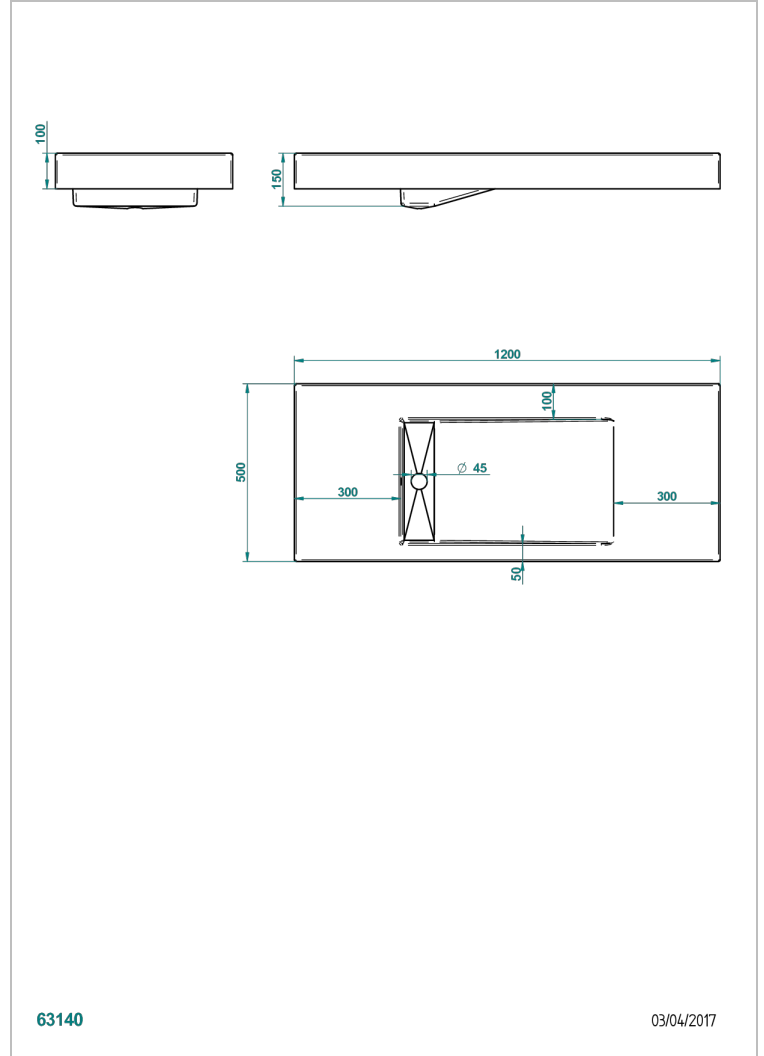

COUNTERTOP

B14-PV510

Zoecountertop single basin on left 120 x 50 x 10 cm, delivered without waste

CHARACTERISTIC

- Countertop
- Zoecountertop single basin on left 120 x 50 x 10 cm, delivered without waste