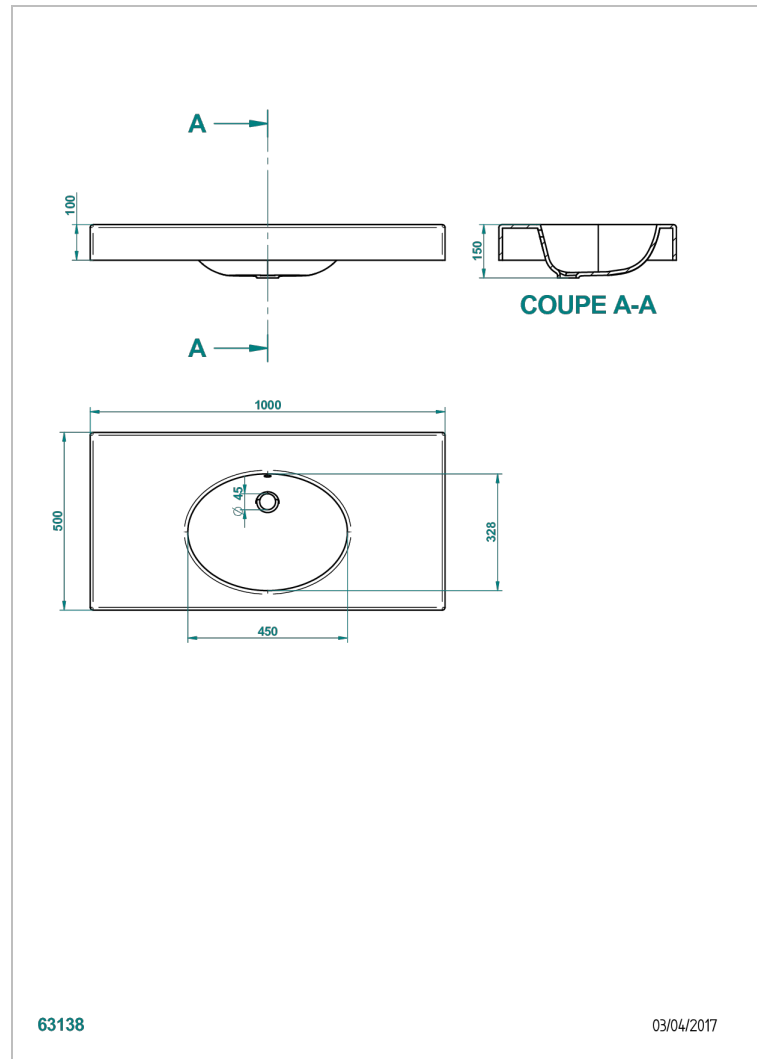

COUNTERTOP

B14-PV500

Country countertop single basin 100 x 50 x 10 cm, delivered without waste

CHARACTERISTIC

- Countertop
- Country countertop single basin 100 x 50 x 10 cm, delivered without waste

AVAILABLE FINITIONS